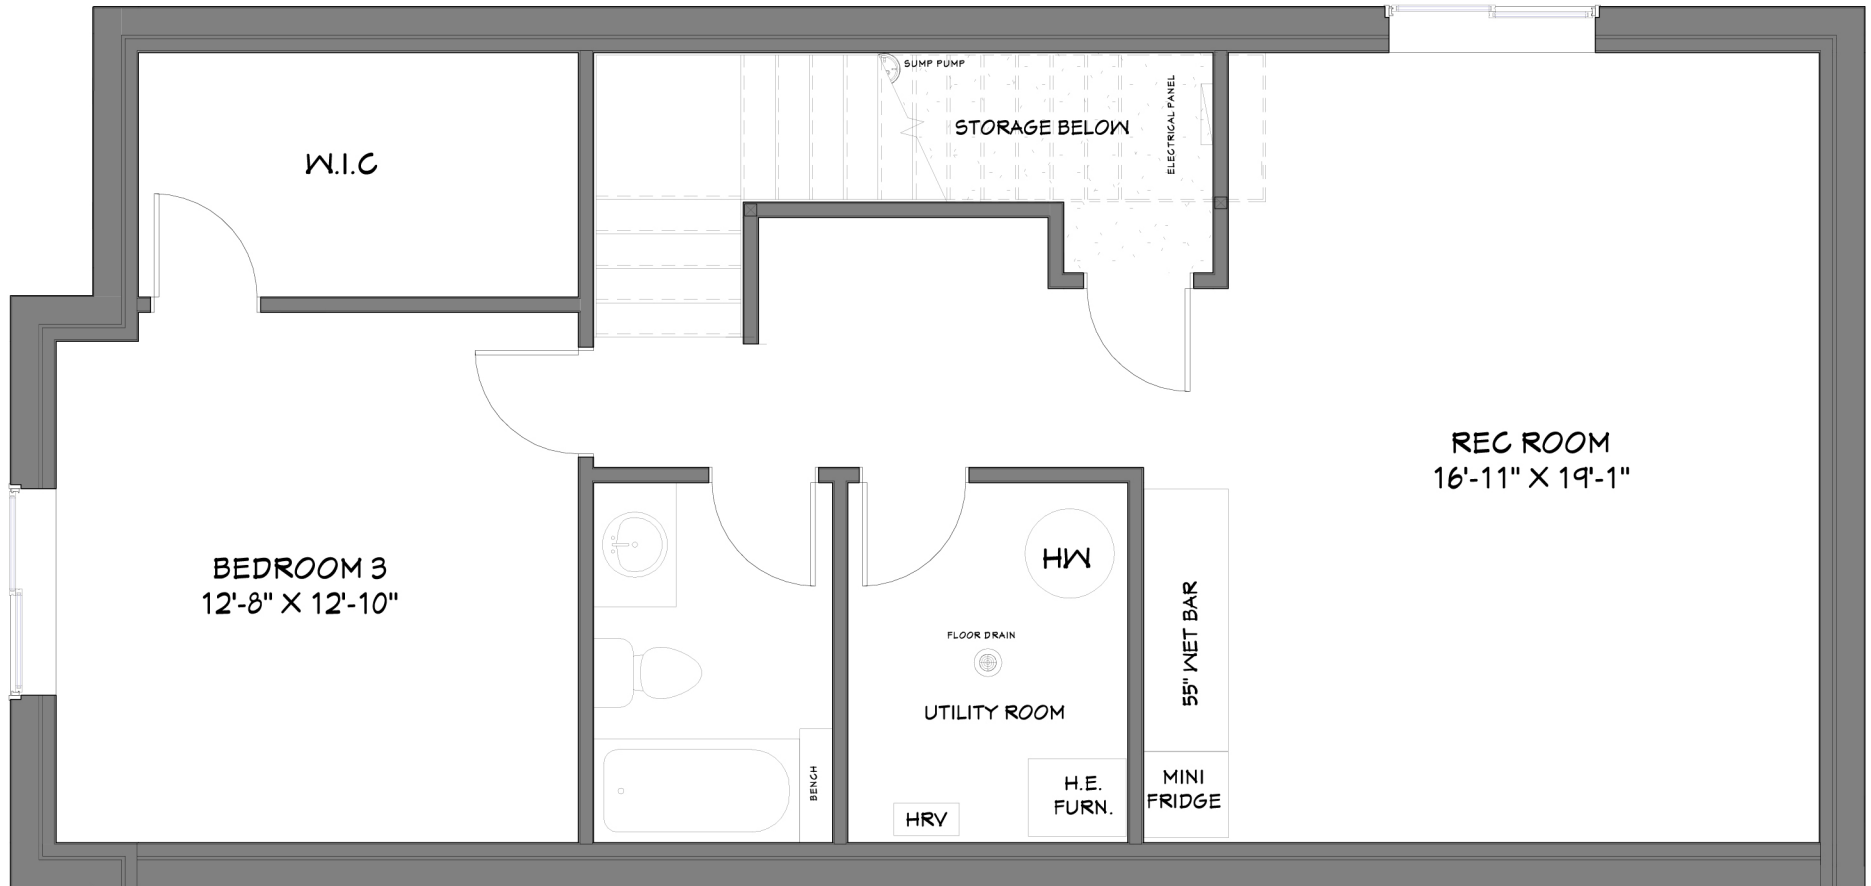

NEWINFILLS.CA

325 8 AVENUE NE | EAST UNIT | LOWER

403.800.3252 | **URBANUPGRADE & NEWINFILLS**

Disclaimer: White regions are excluded from total floor area. All room dimensions and floor areas must be considered approximate and should not be relied upon without independent verification.