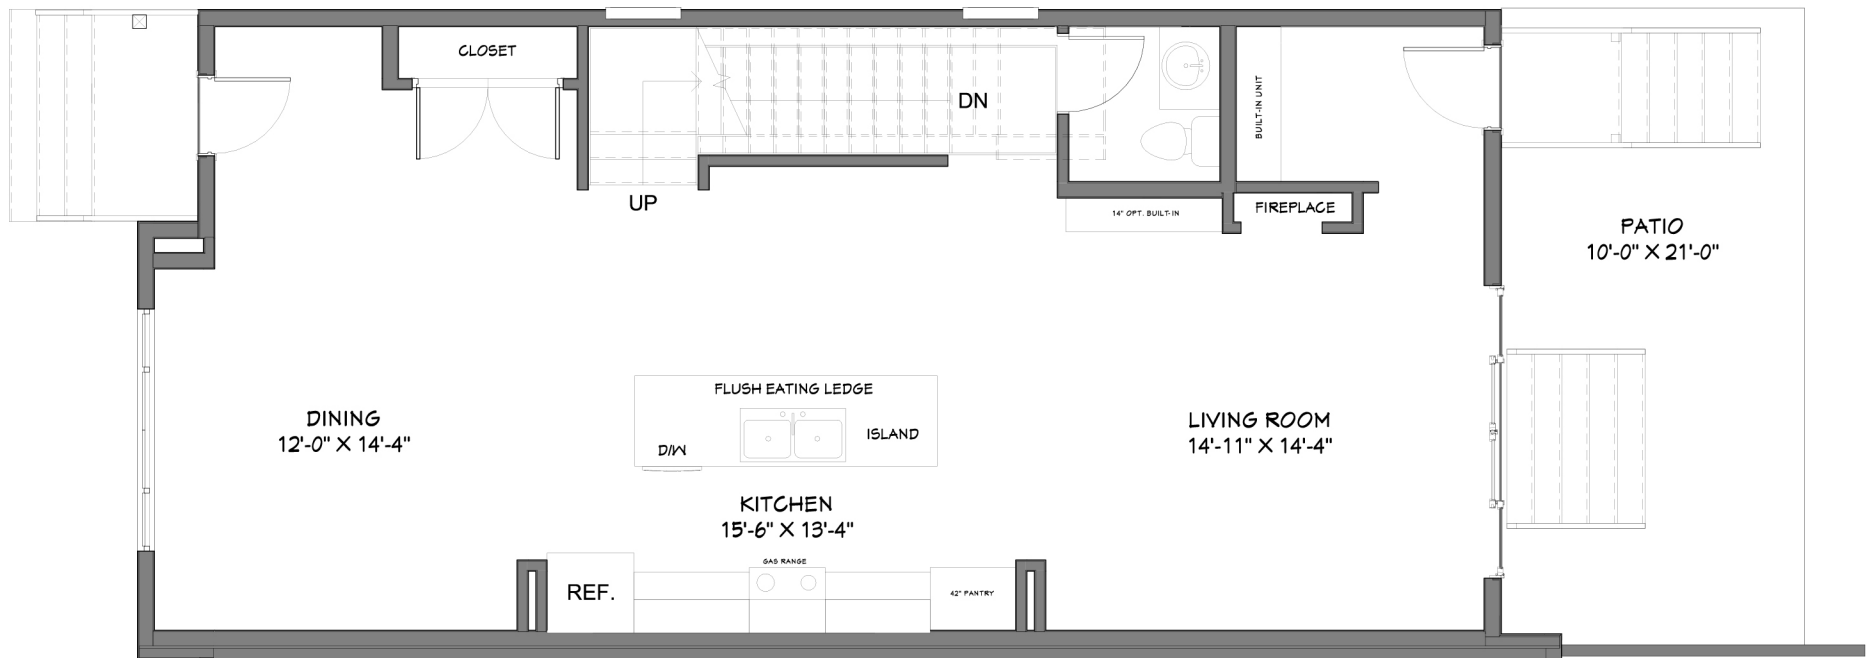

325 8 AVENUE NE | EAST UNIT | MAIN

403.800.3252 | URBANUPGRADE & NEWINFILLS

Disclaimer: White regions are excluded from total floor area. All room dimensions and floor areas must be considered approximate and should not be relied upon without independent verification.