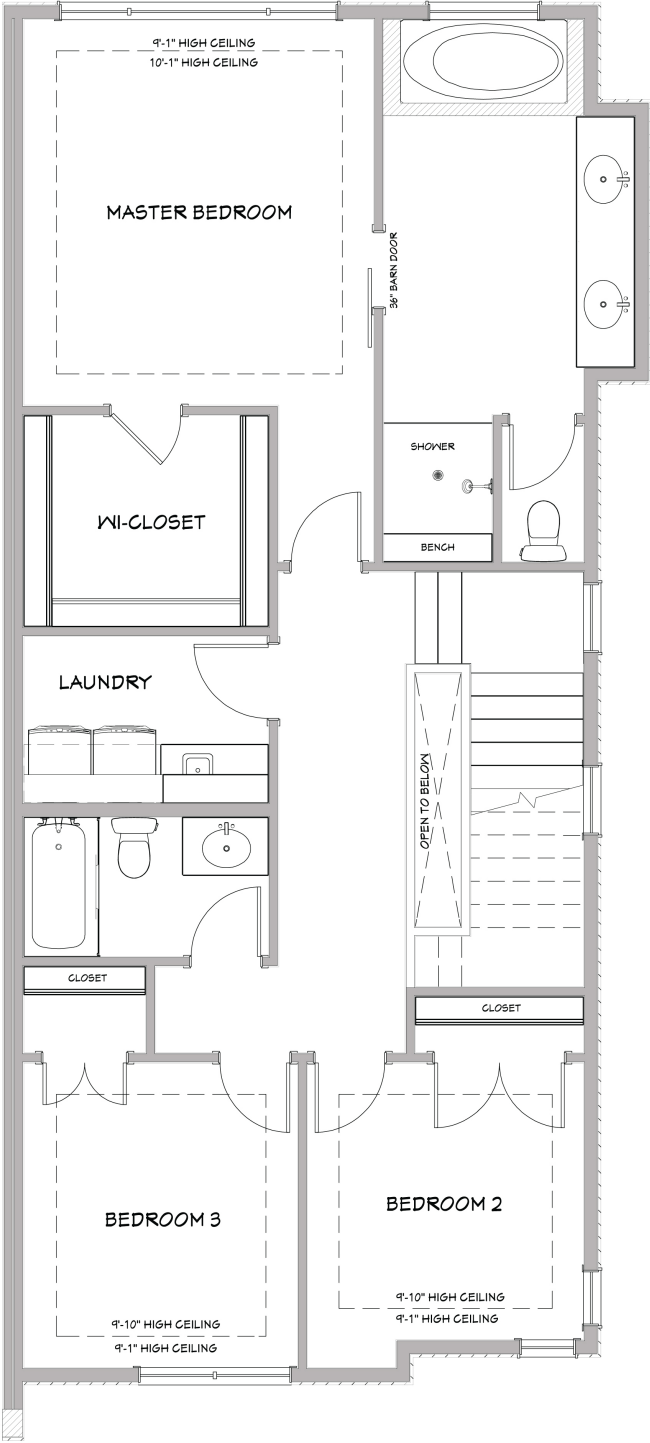

2136 54 AVENUE SW | MAIN

403.800.3252 | **URBANUPGRADE & NEWINFILLS**

Disclaimer: White regions are excluded from total floor area. All room dimensions and floor areas must be considered approximate and should not be relied upon without independent verification.

2136 54 AVENUE SW | UPPER

403.800.3252 | **URBANUPGRADE & NEWINFILLS**

Disclaimer: White regions are excluded from total floor area. All room dimensions and floor areas must be considered approximate and should not be relied upon without independent verification.