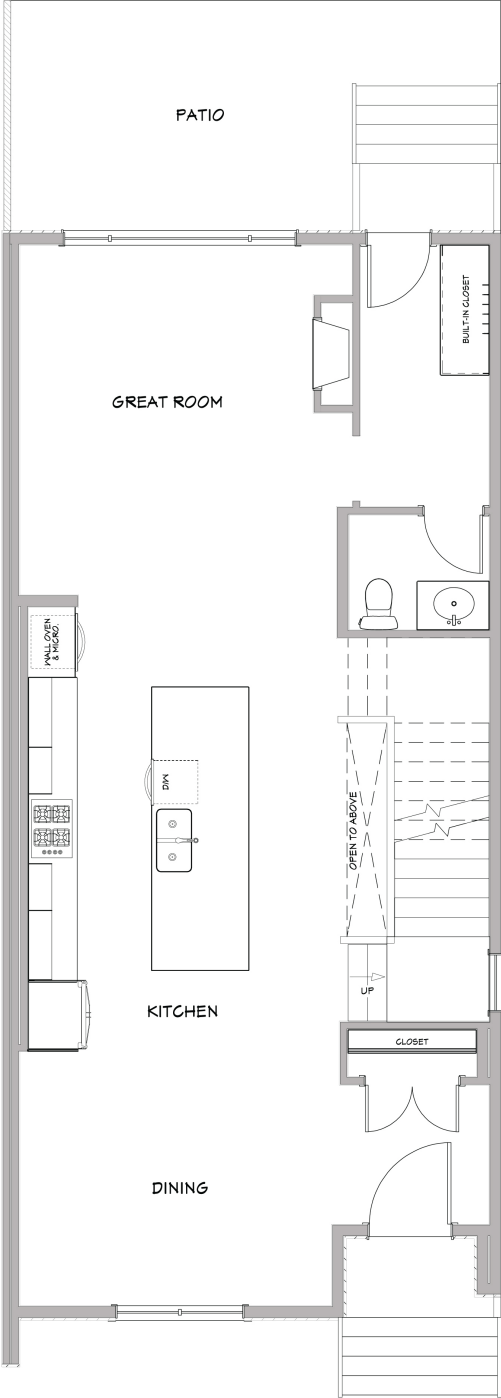

2136 54 AVENUE SW | MAIN

403.800.3252 | **URBANUPGRADE & NEWINFILLS**

Disclaimer: White regions are excluded from total floor area. All room dimensions and floor areas must be considered approximate and should not be relied upon without independent verification.

2136 54 AVENUE SW | UPPER

403.800.3252 | **URBANUPGRADE & NEWINFILLS**

Disclaimer: White regions are excluded from total floor area. All room dimensions and floor areas must be considered approximate and should not be relied upon without independent verification.

2136 54 AVENUE SW | LOWER

403.800.3252 | **URBANUPGRADE & NEWINFILLS**

Disclaimer: White regions are excluded from total floor area. All room dimensions and floor areas must be considered approximat and should not be relied upon without independent verification.