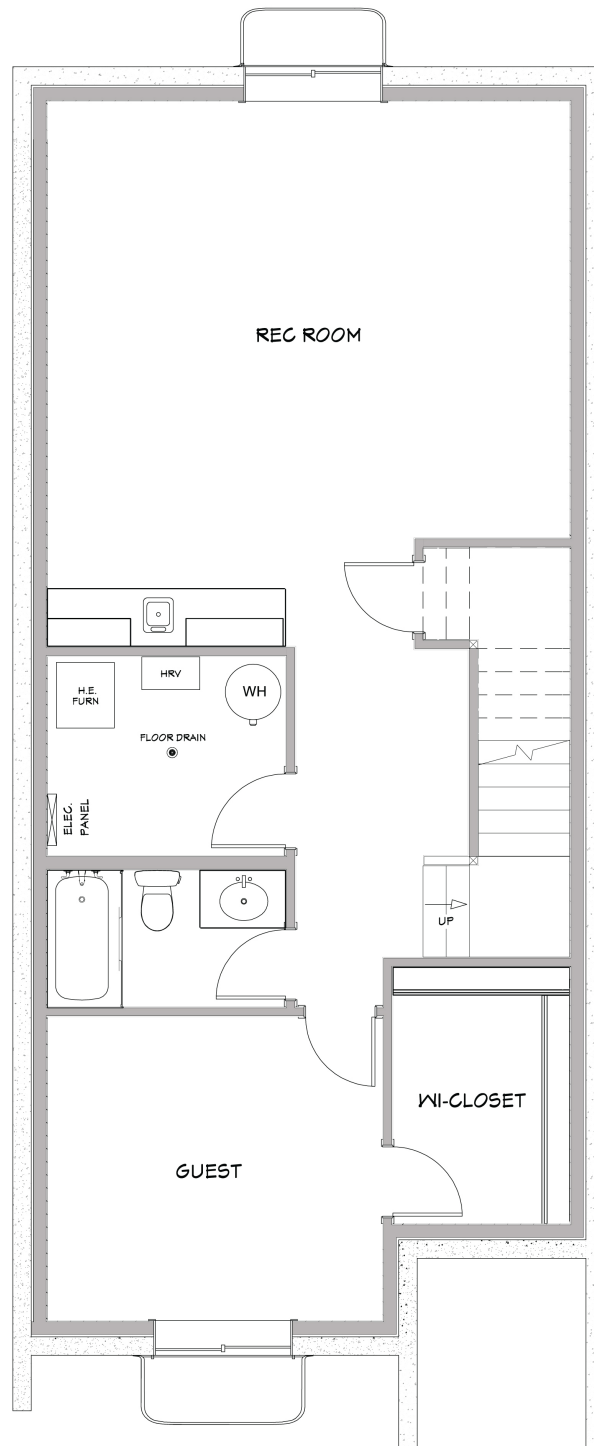

2136 54 AVENUE SW | LOWER

403.800.3252 | **URBANUPGRADE & NEWINFILLS**

Disclaimer: White regions are excluded from total floor area. All room dimensions and floor areas must be considered approximat and should not be relied upon without independent verification.