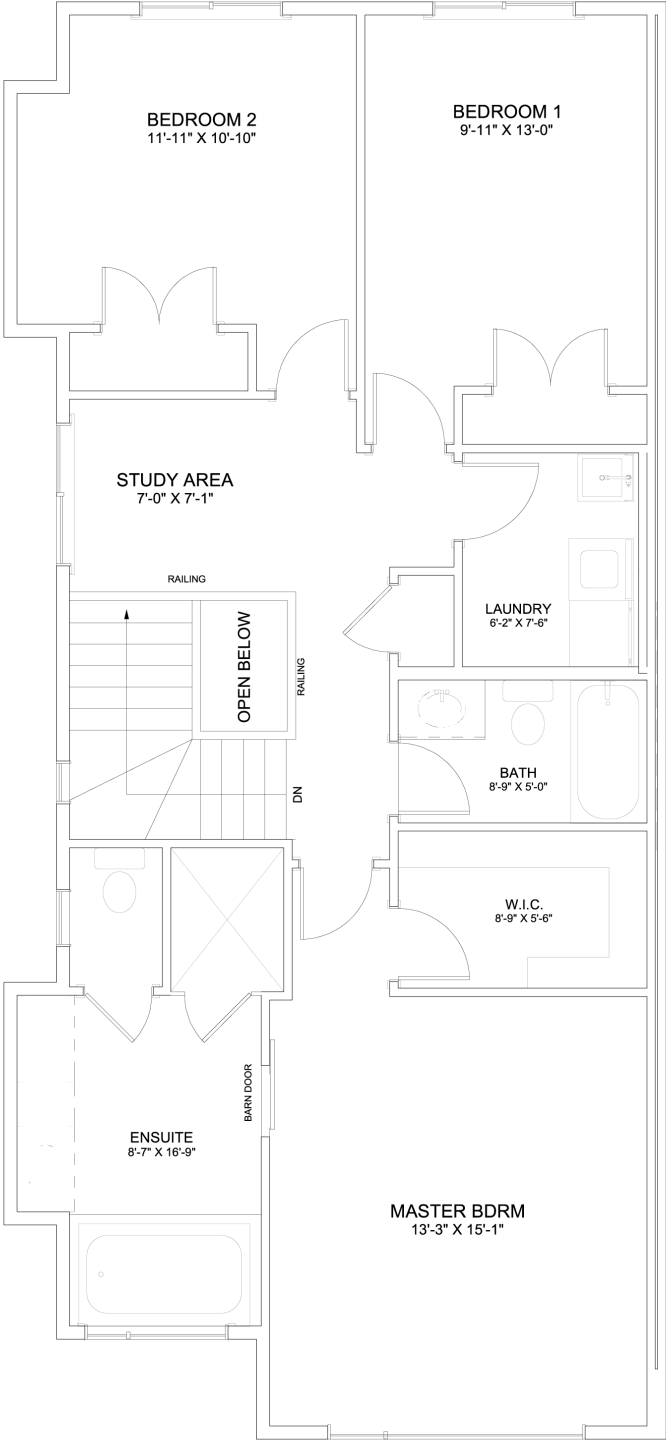

3037 34 STREET SW | MAIN

403.800.3252 | **URBANUPGRADE & NEWINFILLS**

Disclaimer: White regions are excluded from total floor area. All room dimensions and floor areas must be considered approximat and should not be relied upon without independent verification.

3037 34 STREET SW | UPPER

403.800.3252 | **URBANUPGRADE & NEWINFILLS**

Disclaimer: White regions are excluded from total floor area. All room dimensions and floor areas must be considered approximat and should not be relied upon without independent verification.

3037 34 STREET SW | LOWER

403.800.3252 | **URBANUPGRADE & NEWINFILLS**

Disclaimer: White regions are excluded from total floor area. All room dimensions and floor areas must be considered approximat and should not be relied upon without independent verification.