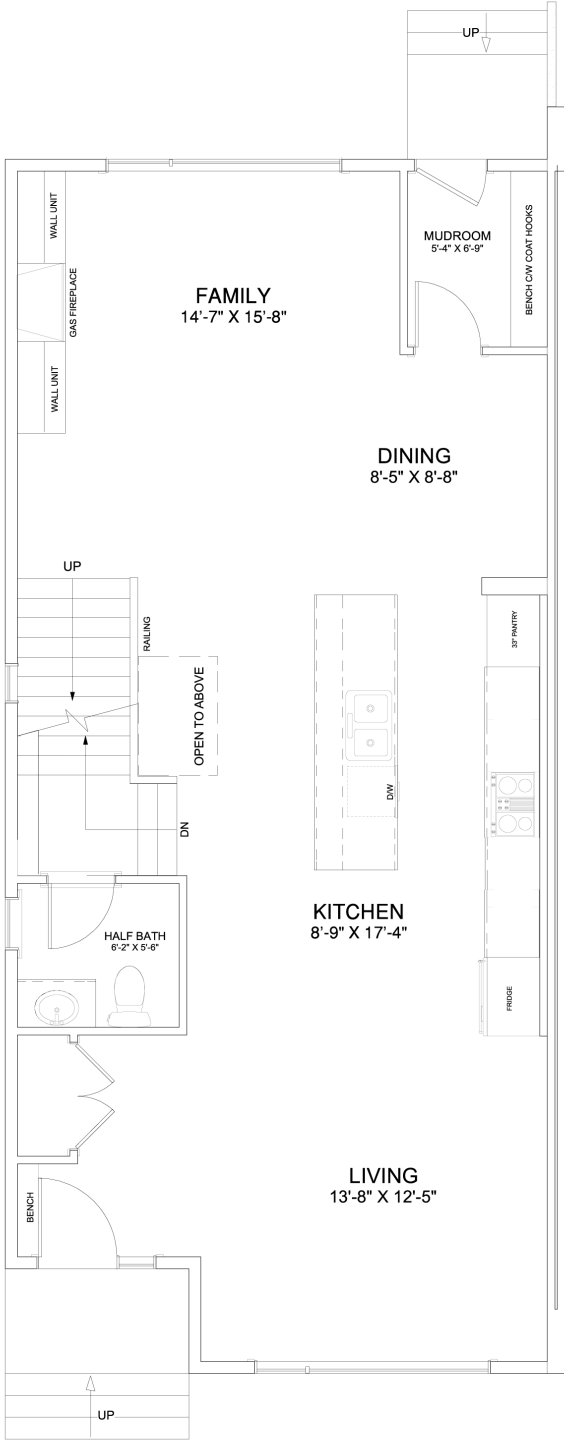

3037 34 STREET SW | MAIN

403.800.3252 | **URBANUPGRADE & NEWINFILLS**

Disclaimer: White regions are excluded from total floor area. All room dimensions and floor areas must be considered approximat and should not be relied upon without independent verification.

3037 34 STREET SW | UPPER

403.800.3252 | **URBANUPGRADE & NEWINFILLS**

Disclaimer: White regions are excluded from total floor area. All room dimensions and floor areas must be considered approximat and should not be relied upon without independent verification.

3037 34 STREET SW | LOWER

403.800.3252 | **URBANUPGRADE & NEWINFILLS**

Disclaimer: White regions are excluded from total floor area. All room dimensions and floor areas must be considered approximat and should not be relied upon without independent verification.