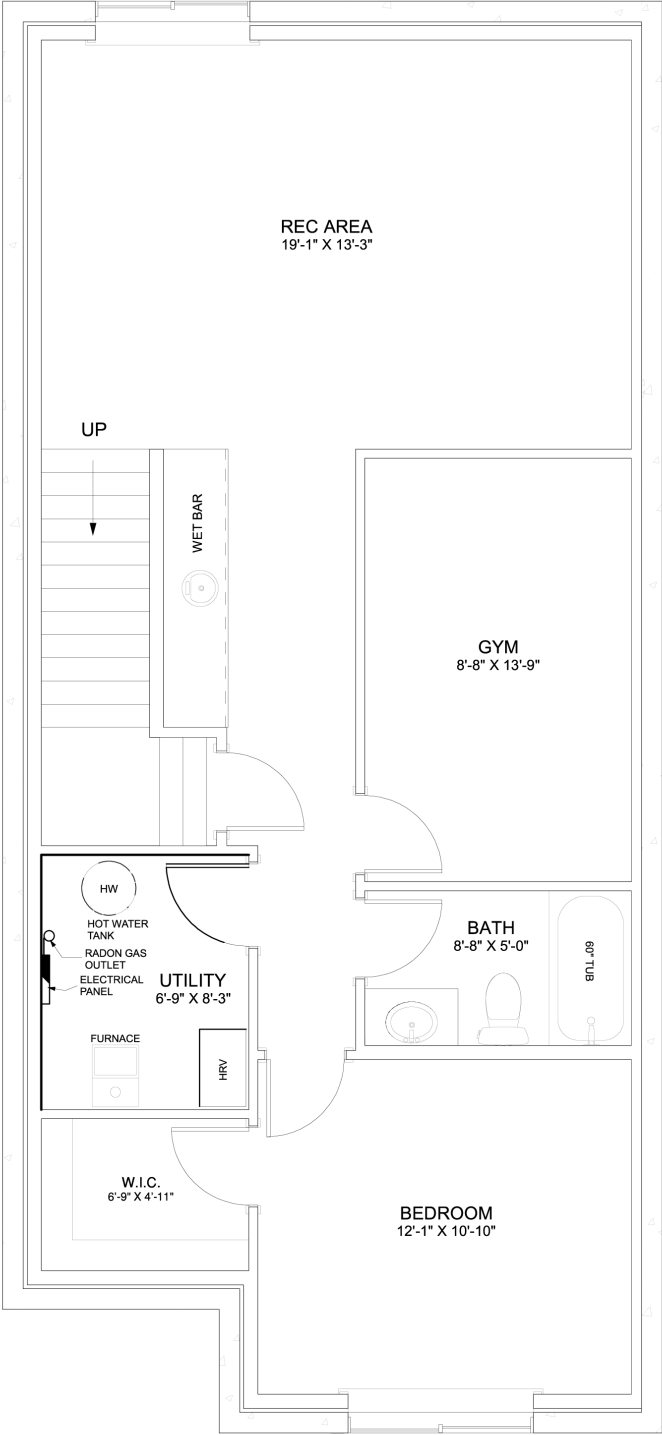

3037 34 STREET SW | MAIN

403.800.3252 | **URBANUPGRADE & NEWINFILLS**

Disclaimer: White regions are excluded from total floor area. All room dimensions and floor areas must be considered approximat and should not be relied upon without independent verification.

3037 34 STREET SW | UPPER

403.800.3252 | **URBANUPGRADE & NEWINFILLS**

Disclaimer: White regions are excluded from total floor area. All room dimensions and floor areas must be considered approximat and should not be relied upon without independent verification.

3037 34 STREET SW | LOWER

403.800.3252 | **URBANUPGRADE & NEWINFILLS**

Disclaimer: White regions are excluded from total floor area. All room dimensions and floor areas must be considered approximat and should not be relied upon without independent verification.