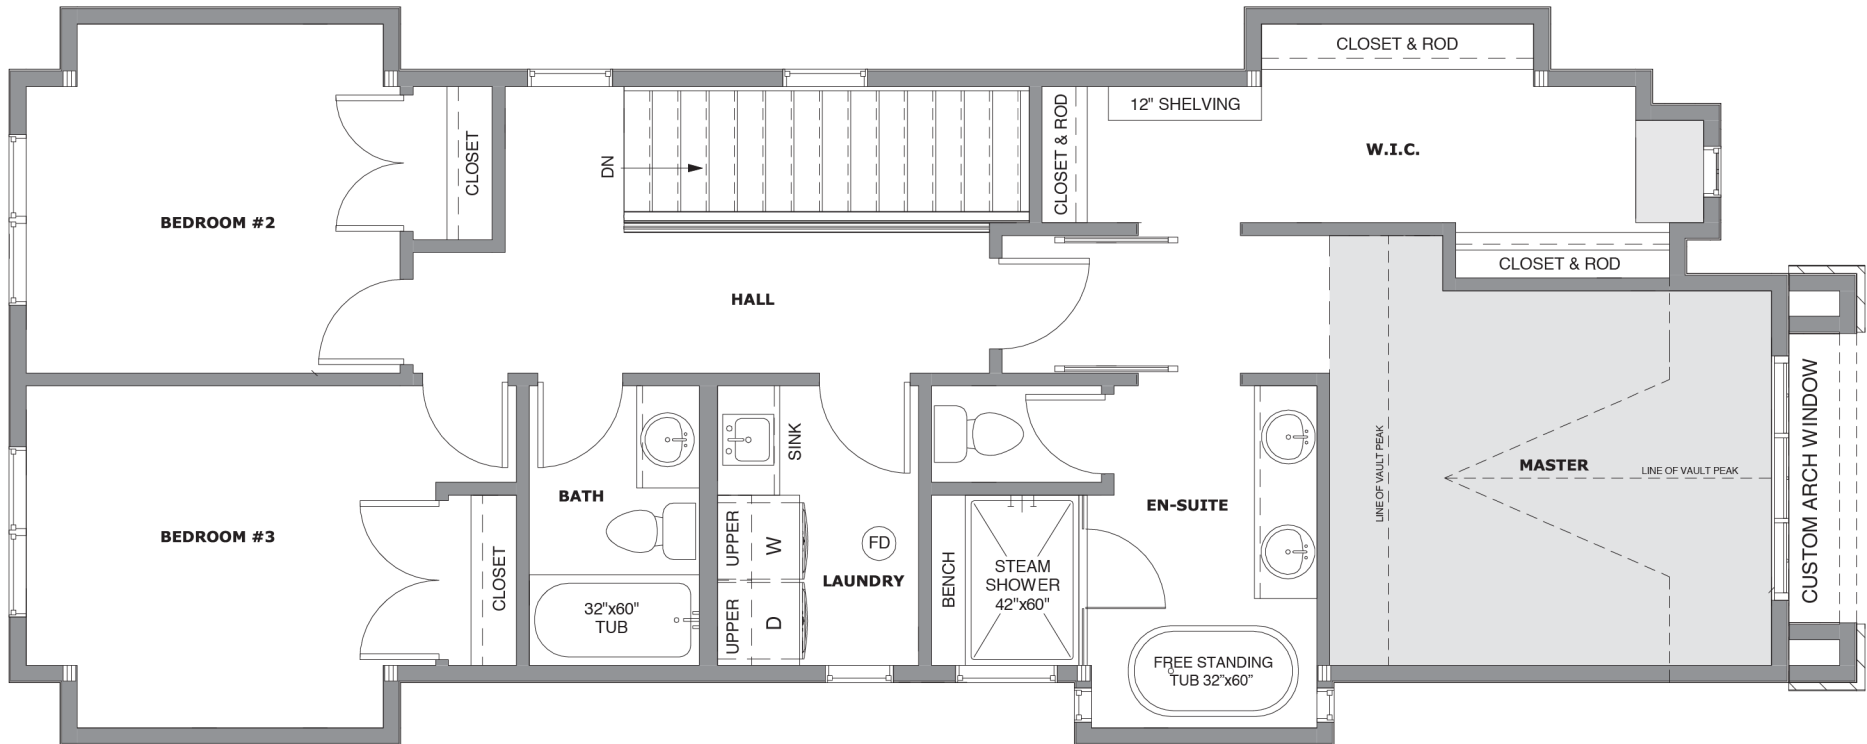

4416 35 AVENUE SW | MAIN

403.800.3252 | **RE/MAX House of Real Estate**

4416 35 AVENUE SW | UPPER

403.800.3252 | **RE/MAX House of Real Estate**

4416 35 AVENUE SW | LOWER

403.800.3252 | **RE/MAX House of Real Estate**