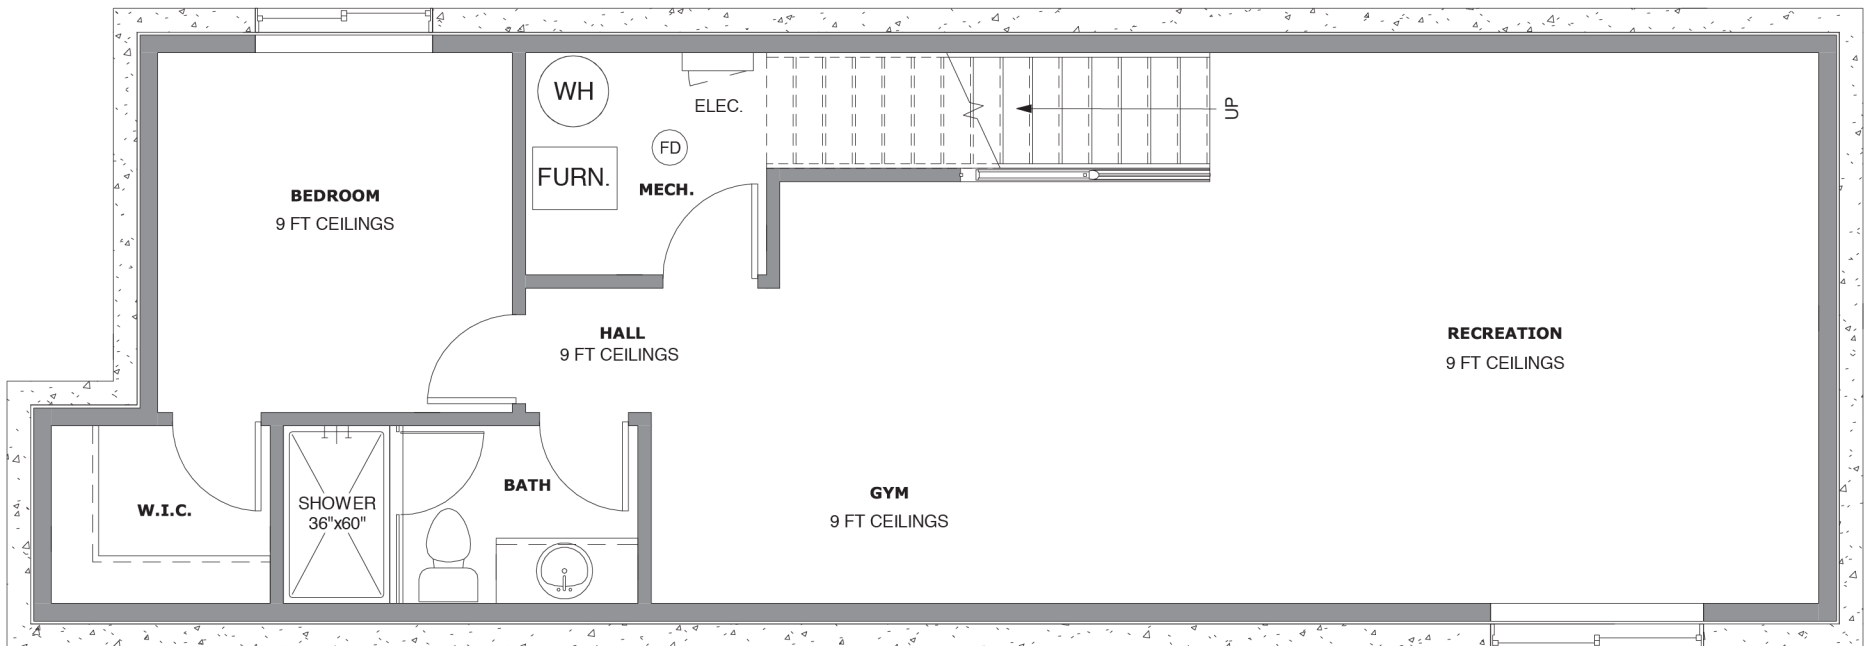

4416 35 AVENUE SW | MAIN

403.800.3252 | **RE/MAX House of Real Estate**

4416 35 AVENUE SW | UPPER

403.800.3252 | **RE/MAX House of Real Estate**

4416 35 AVENUE SW | LOWER

403.800.3252 | **RE/MAX House of Real Estate**