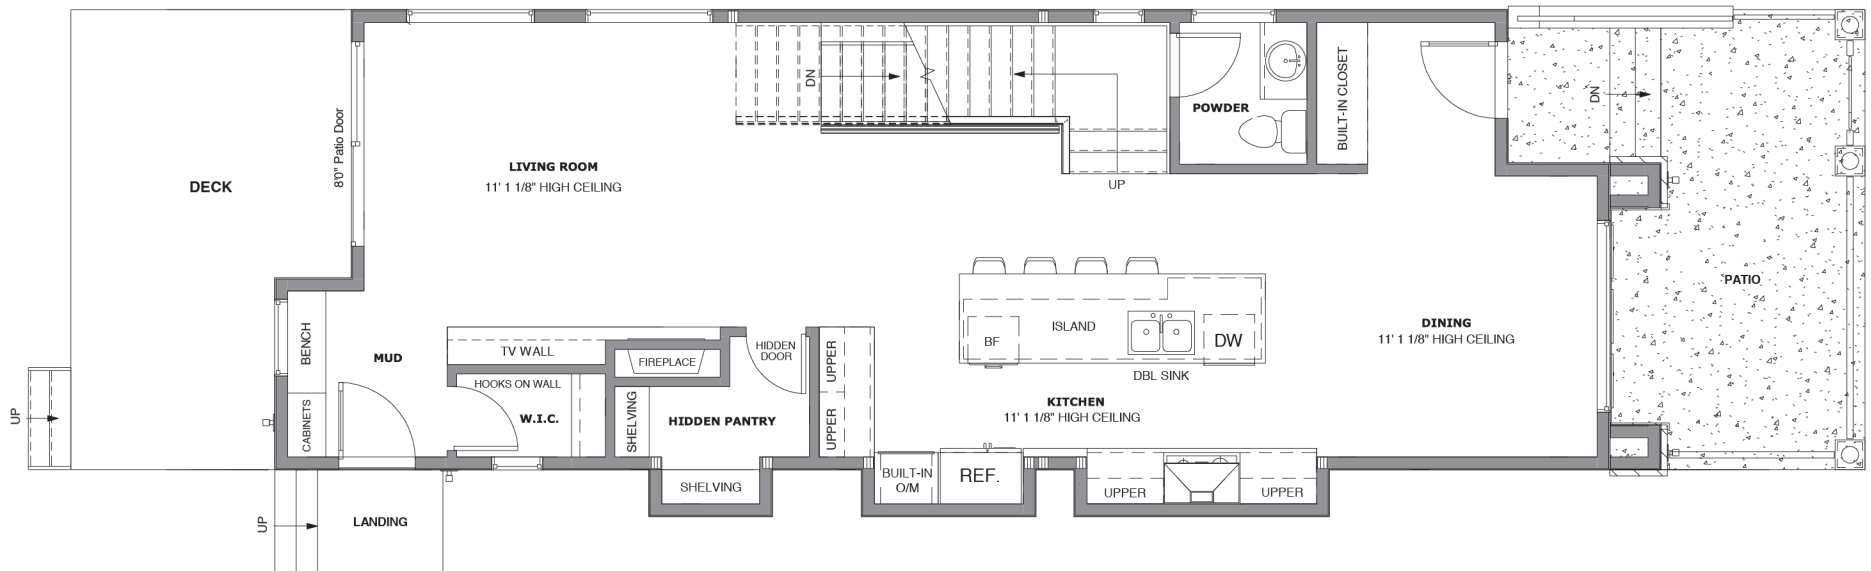

4416 35 AVENUE SW | MAIN

403.800.3252 | **RE/MAX House of Real Estate**

4416 35 AVENUE SW | UPPER

403.800.3252 | **RE/MAX House of Real Estate**

4416 35 AVENUE SW | LOWER

403.800.3252 | **RE/MAX House of Real Estate**