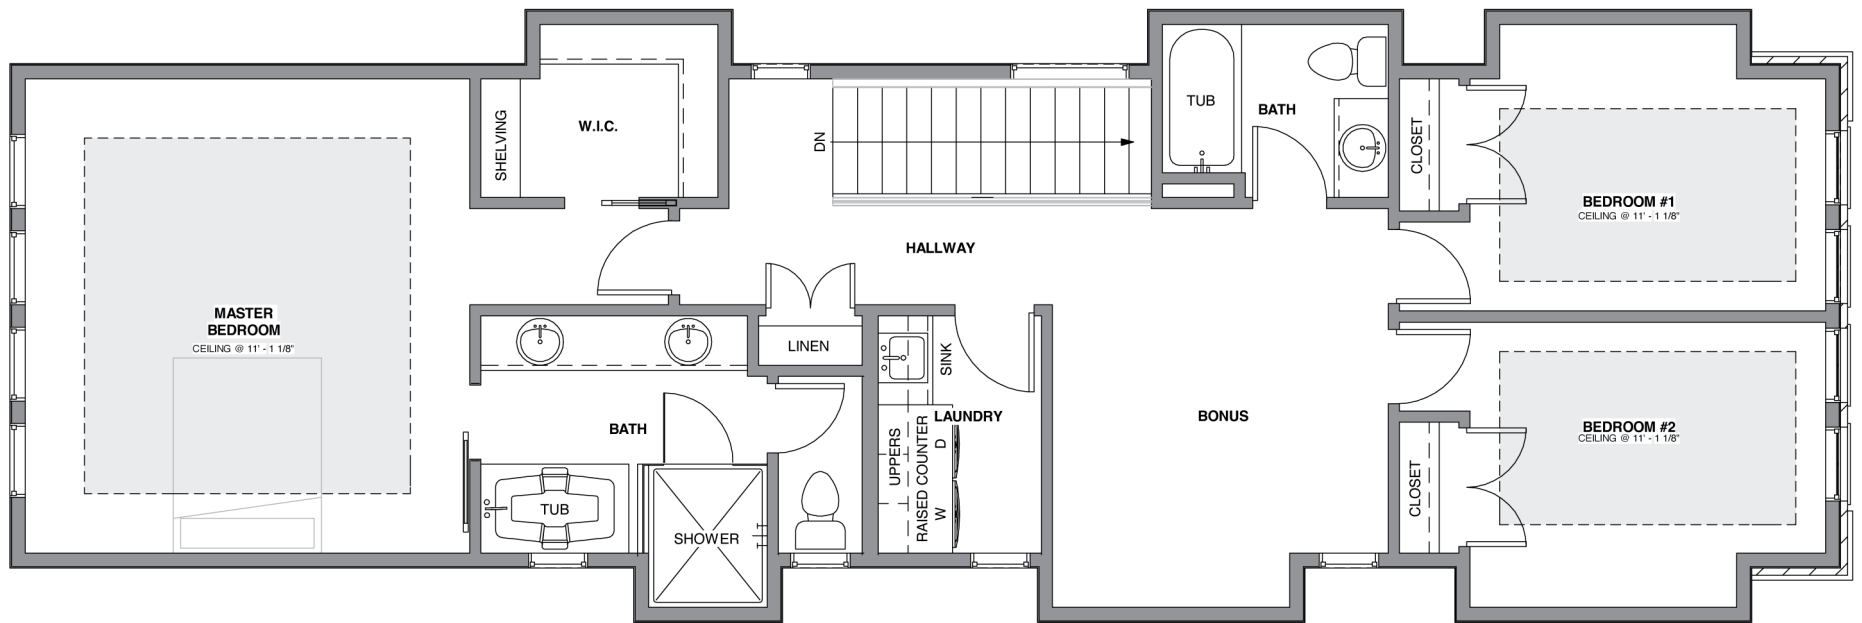

NEWINFILLS.CA

1706 24A STREET SW | MAIN

403.800.3252 | URBANUPGRADE & NEWINFILLS

Disclaimer: White regions are excluded from total floor area. All room dimensions and floor areas must be considered approximate and should not be relied upon without independent verification.

NEWINFILLS.CA

1706 24A STREET SW | UPPER

403.800.3252 | **URBANUPGRADE & NEWINFILLS**

Disclaimer: White regions are excluded from total floor area. All room dimensions and floor areas must be considered approximate and should not be relied upon without independent verification.