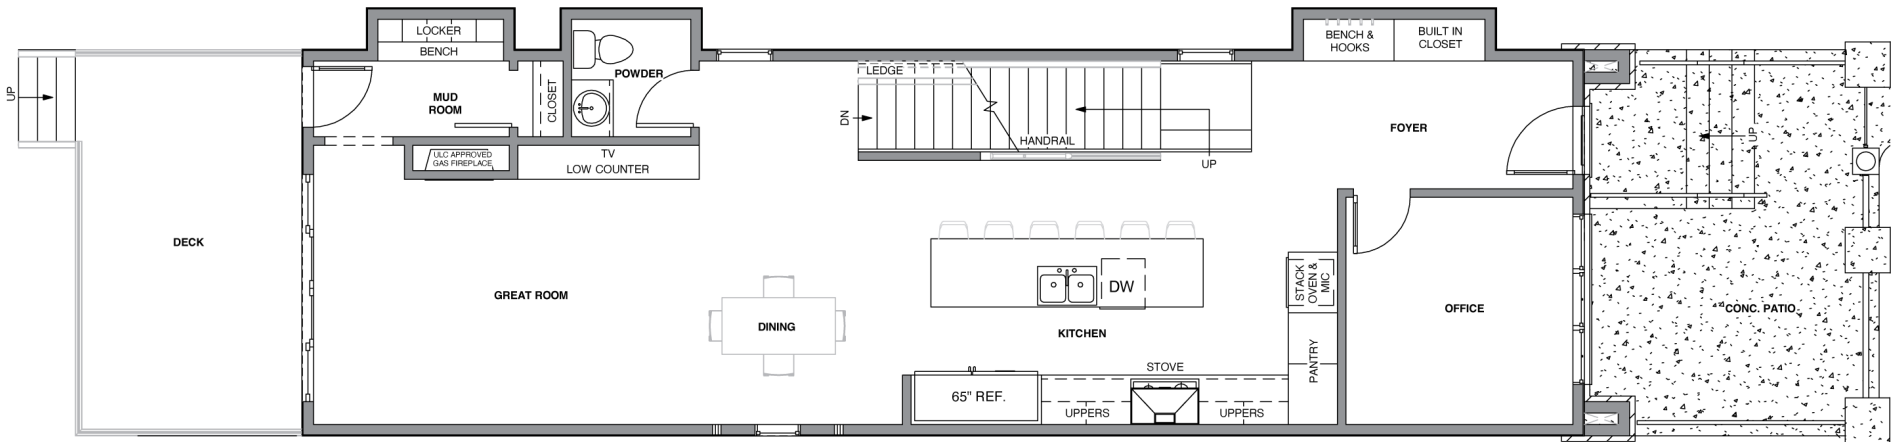

NEWINFILLS.CA

1706 24A STREET SW | MAIN

403.800.3252 | URBANUPGRADE & NEWINFILLS

Disclaimer: White regions are excluded from total floor area. All room dimensions and floor areas must be considered approximate and should not be relied upon without independent verification.

NEWINFILLS.CA

1706 24A STREET SW | UPPER

403.800.3252 | **URBANUPGRADE & NEWINFILLS**

Disclaimer: White regions are excluded from total floor area. All room dimensions and floor areas must be considered approximate and should not be relied upon without independent verification.