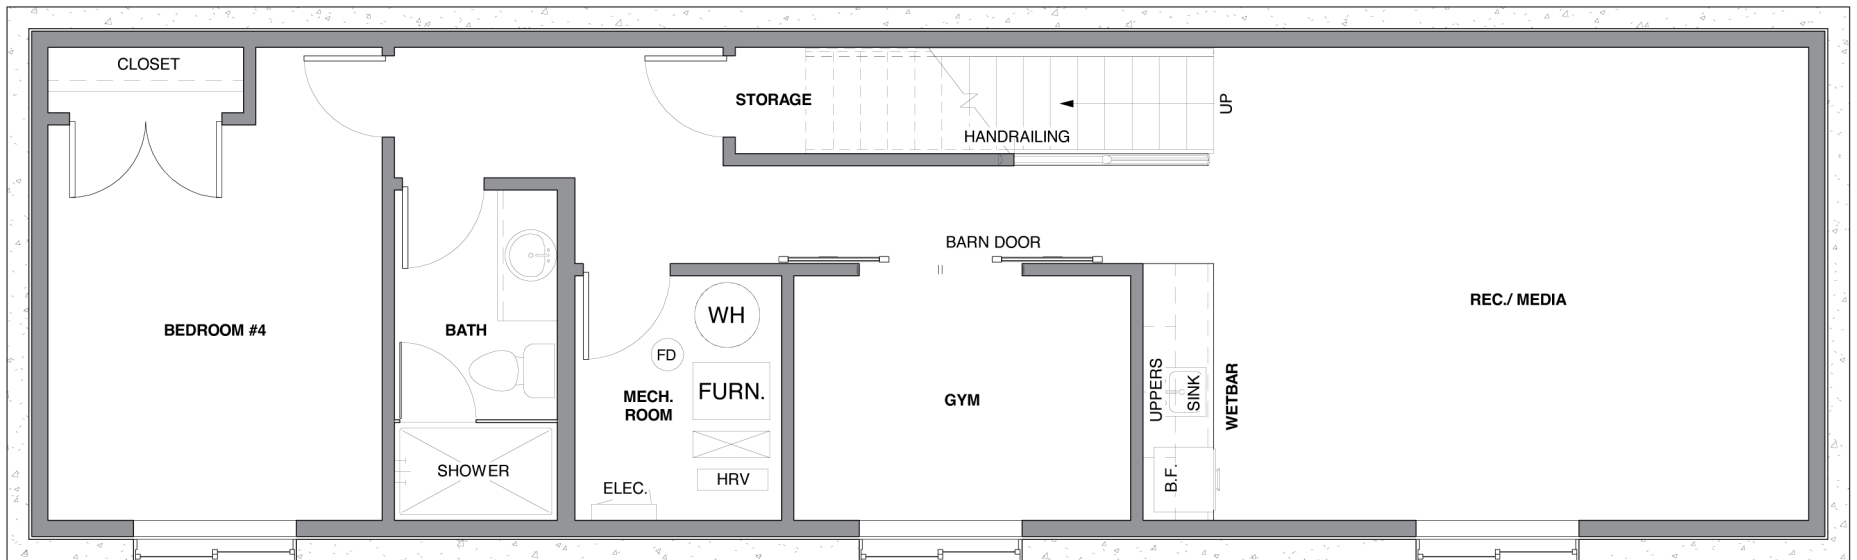

NEWINFILLS.CA

1706 24A STREET SW | LOWER

403.800.3252 | URBANUPGRADE & NEWINFILLS

Disclaimer: White regions are excluded from total floor area. All room dimensions and floor areas must be considered approximate and should not be relied upon without independent verification.