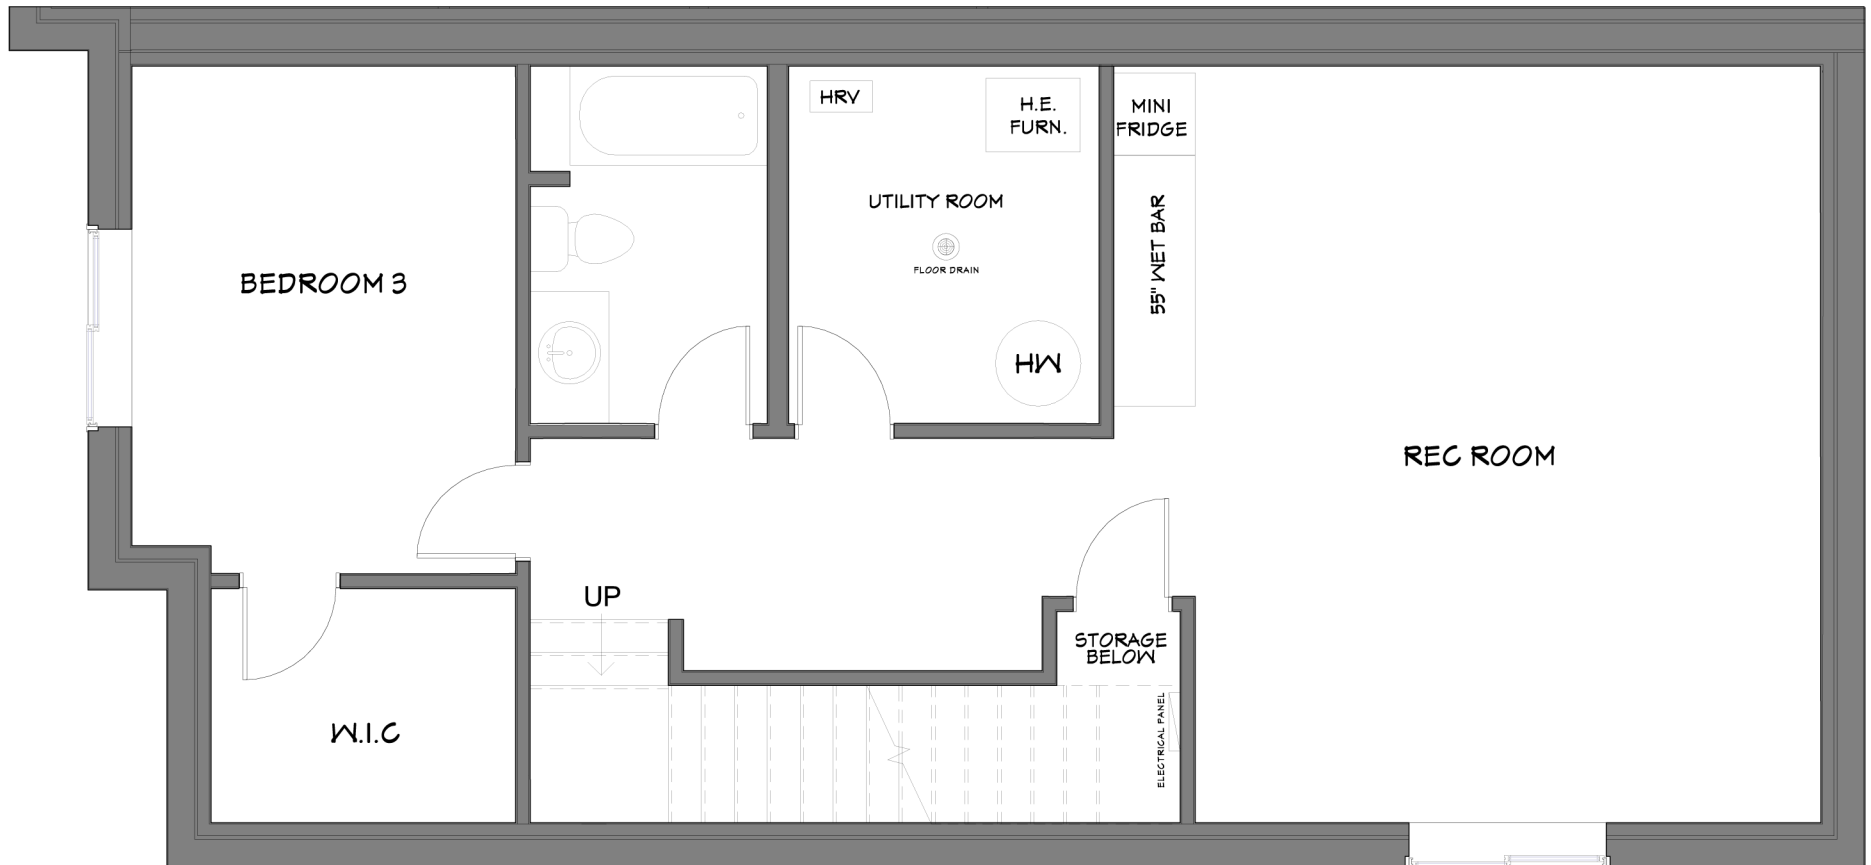

2722 17 STREET SE | LOWER

403.800.3252 | **RE/MAX House of Real Estate**

Disclaimer: White regions are excluded from total floor area. All room dimensions and floor areas must be considered approximate and should not be relied upon without independent verification. Floorplans represent layout only - details/measurements are subject to change without notice based on site conditions.