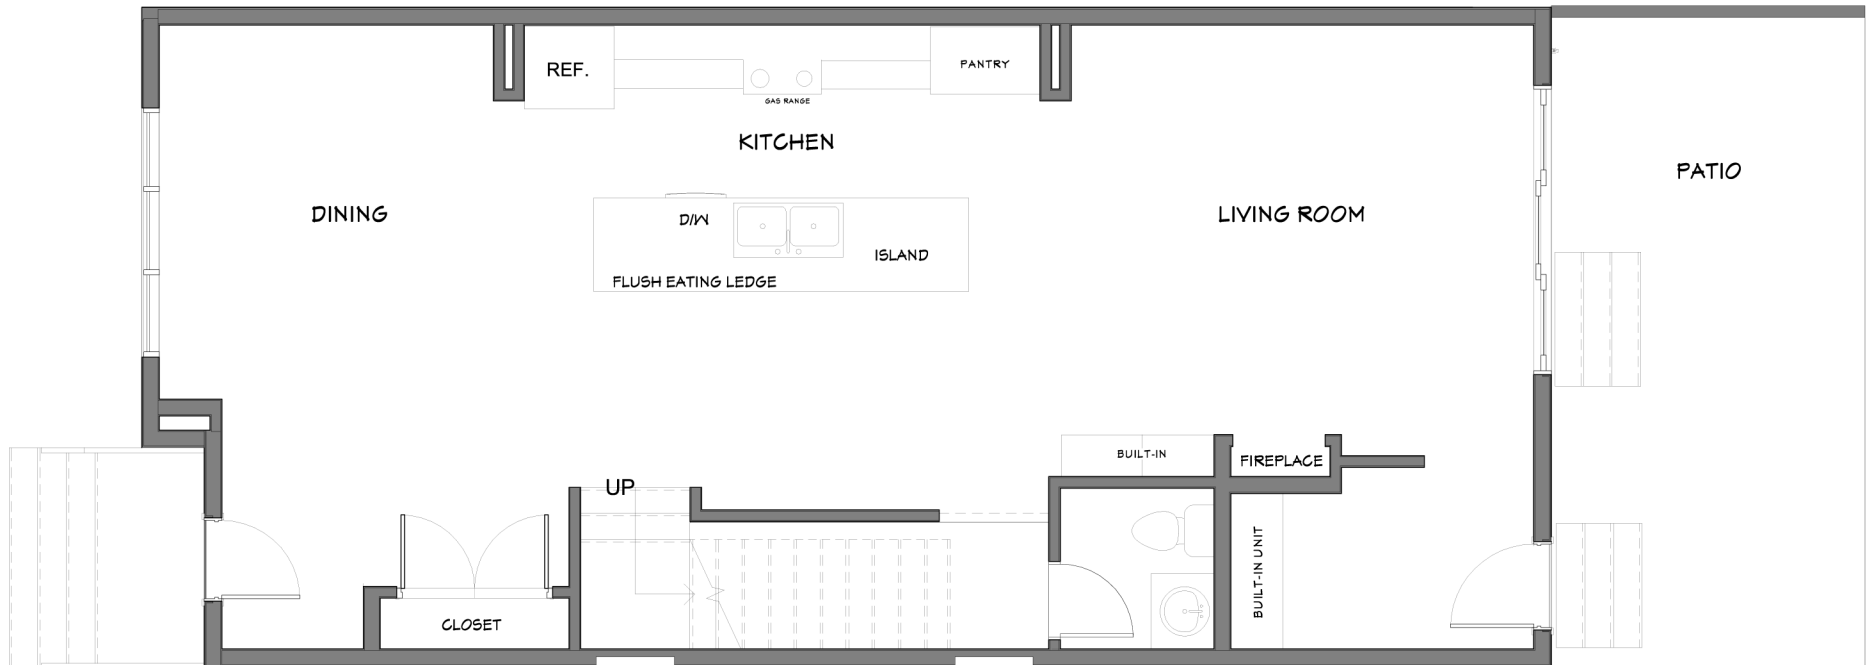

2722 17 STREET SE | MAIN

403.800.3252 | **RE/MAX House of Real Estate**

Disclaimer: White regions are excluded from total floor area. All room dimensions and floor areas must be considered approximate and should not be relied upon without independent verification. Floorplans represent layout only - details/measurements are subject to change without notice based on site conditions.

2722 17 STREET SE | UPPER

403.800.3252 | **RE/MAX House of Real Estate**

Disclaimer: White regions are excluded from total floor area. All room dimensions and floor areas must be considered approximate and should not be relied upon without independent verification. Floorplans represent layout only - details/measurements are subject to change without notice based on site conditions.