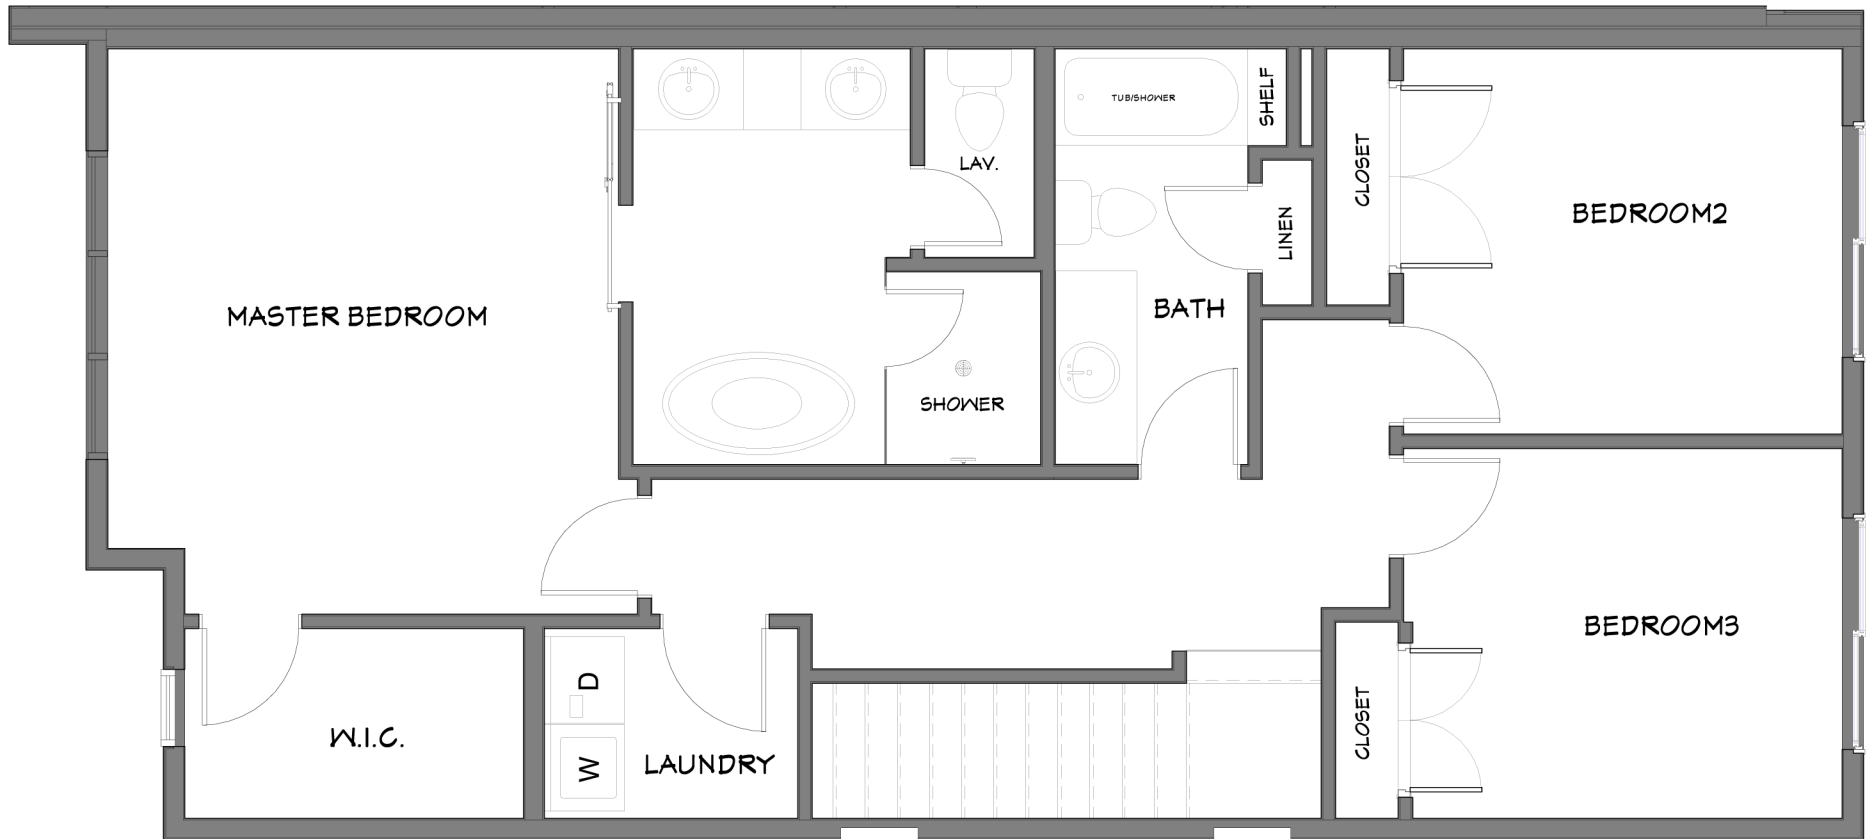

2722 17 STREET SE | UPPER

403.800.3252 | **RE/MAX House of Real Estate**

Disclaimer: White regions are excluded from total floor area. All room dimensions and floor areas must be considered approximate and should not be relied upon without independent verification. Floorplans represent layout only - details/measurements are subject to change without notice based on site conditions.