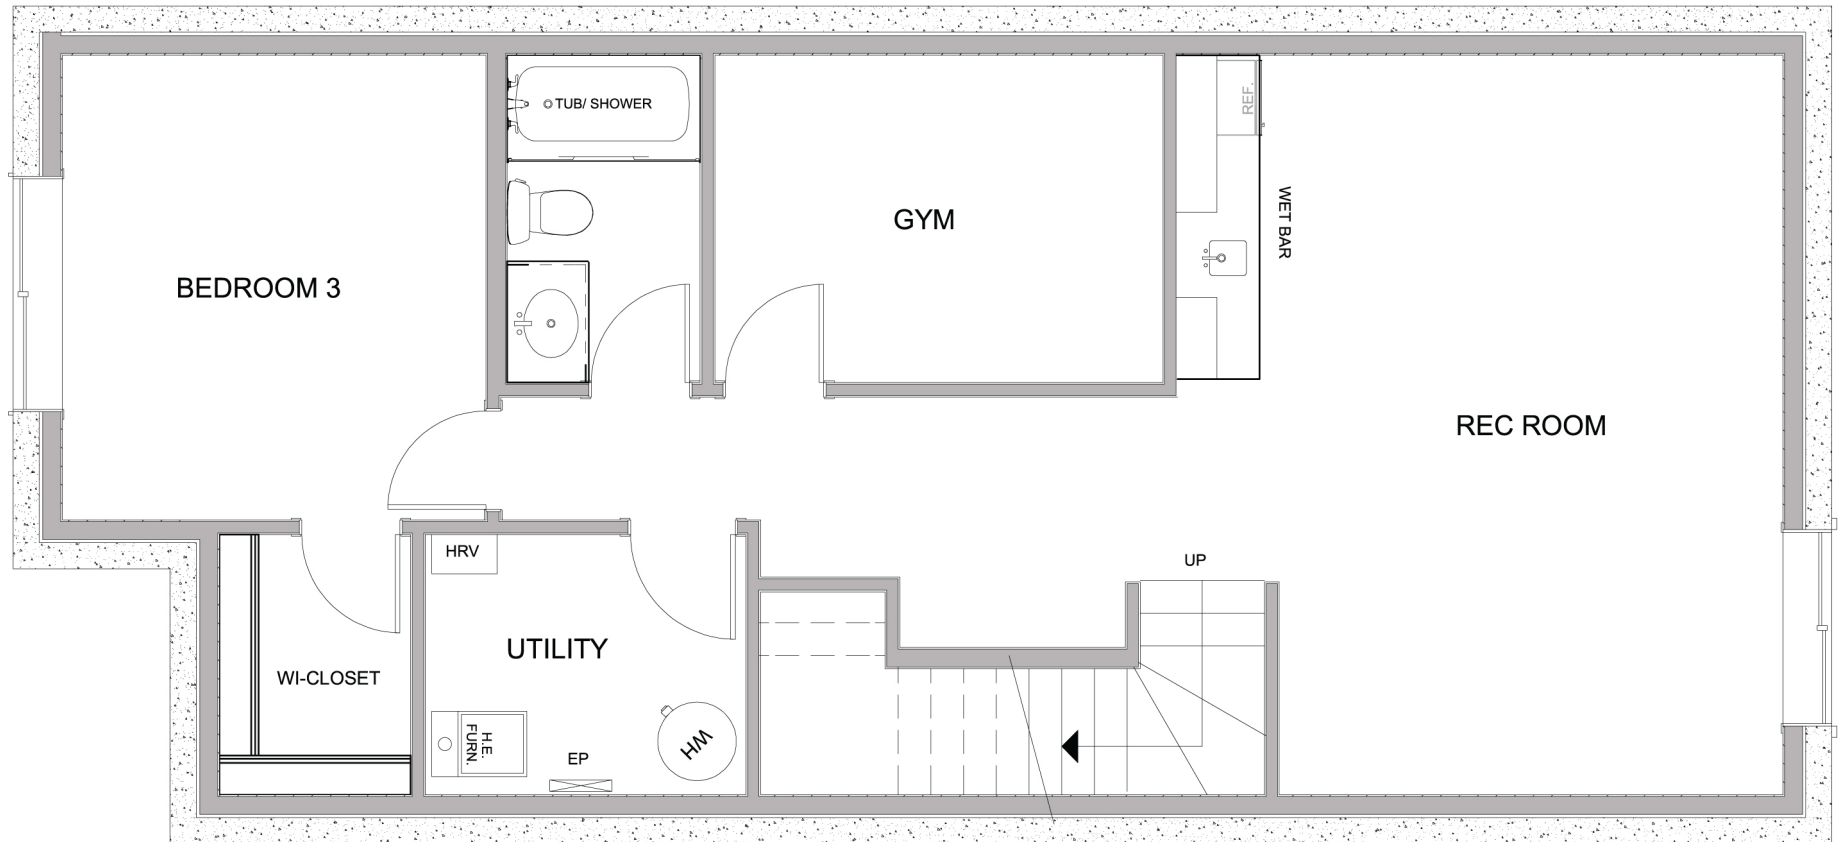

4317 16 STREET SW | MAIN

403.800.3252 | URBANUPGRADE & NEWINFILLS

4317 16 STREET SW | UPPER

403.800.3252 | URBANUPGRADE & NEWINFILLS

4317 16 STREET SW | LOWER

403.800.3252 | URBANUPGRADE & NEWINFILLS