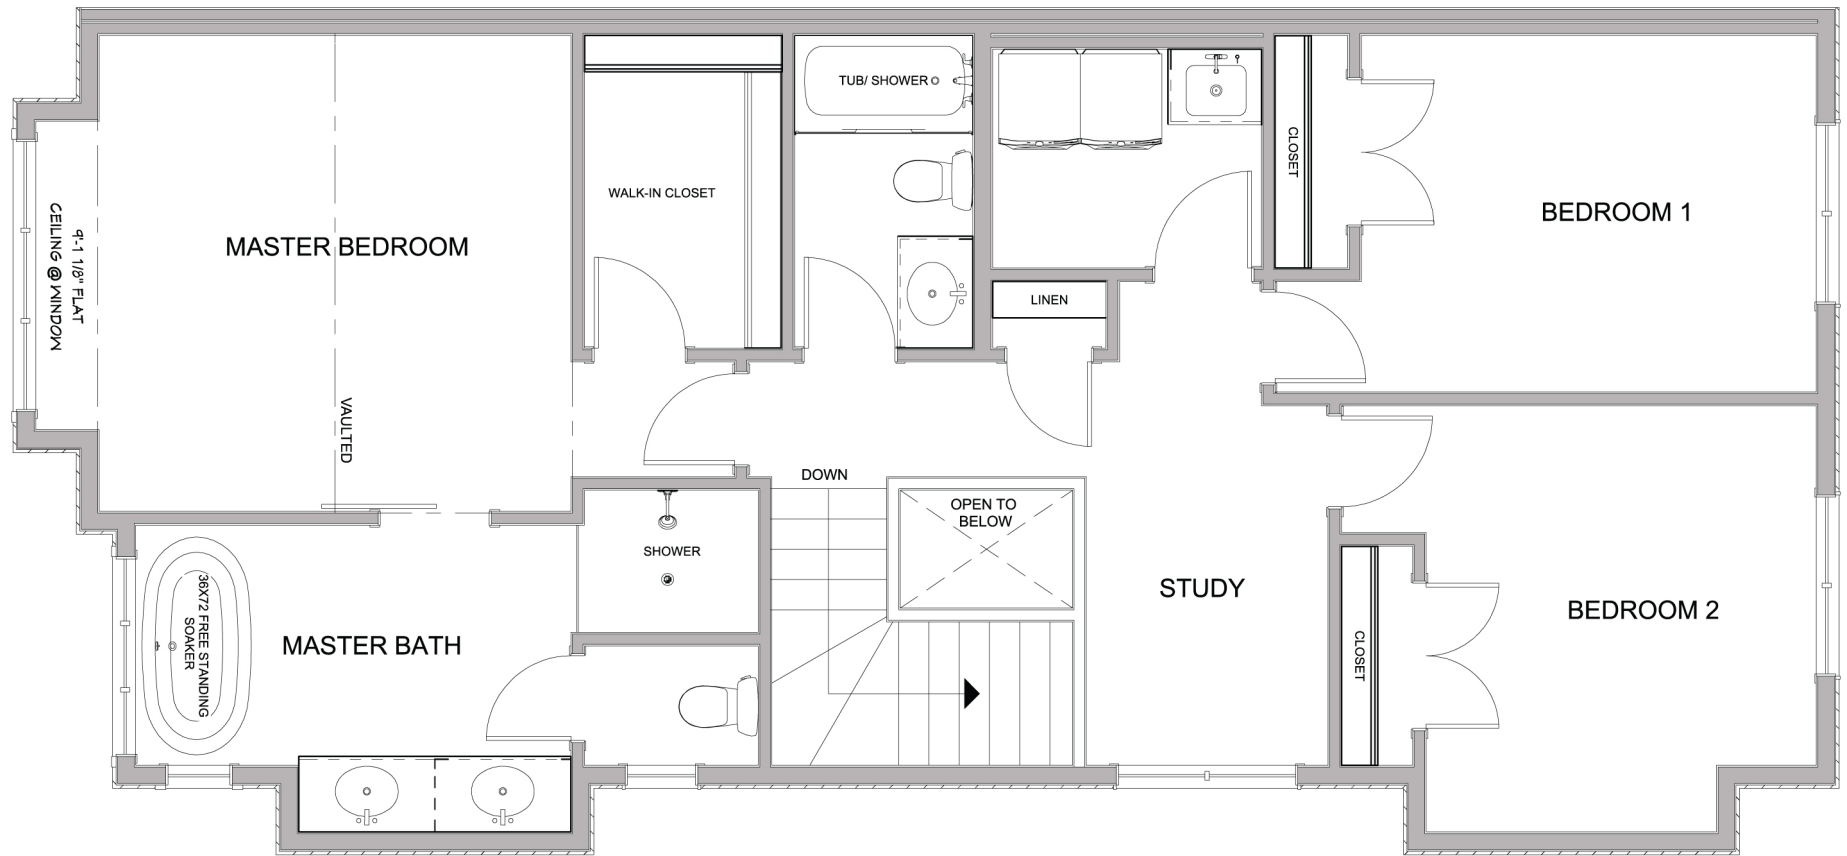

4317 16 STREET SW | MAIN

403.800.3252 | URBANUPGRADE & NEWINFILLS

4317 16 STREET SW | UPPER

403.800.3252 | URBANUPGRADE & NEWINFILLS

4317 16 STREET SW | LOWER

403.800.3252 | URBANUPGRADE & NEWINFILLS