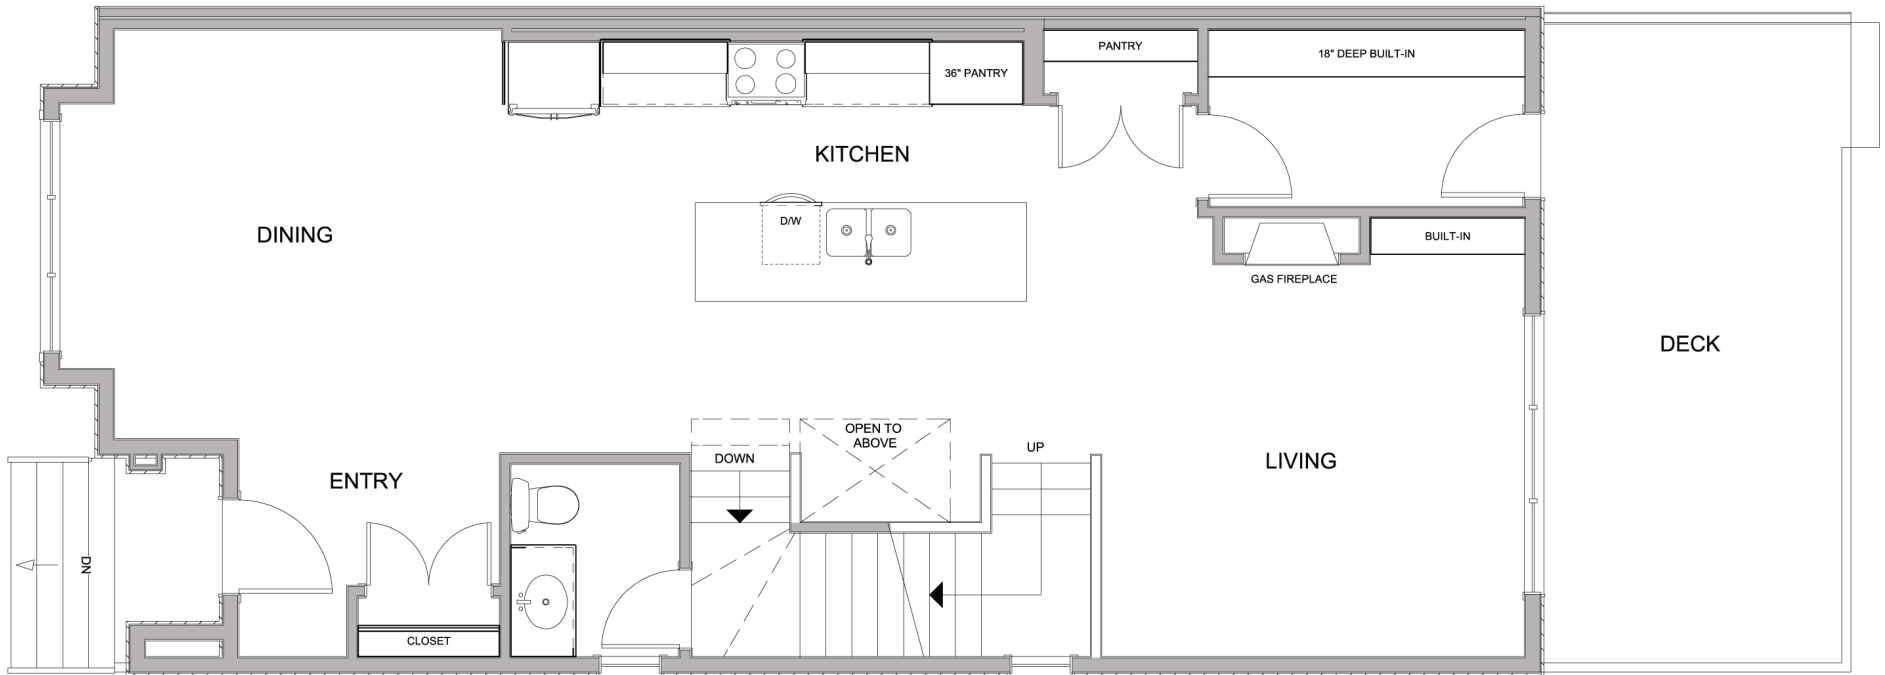

4317 16 STREET SW | MAIN

403.800.3252 | URBANUPGRADE & NEWINFILLS

4317 16 STREET SW | UPPER

403.800.3252 | URBANUPGRADE & NEWINFILLS

4317 16 STREET SW | LOWER

403.800.3252 | URBANUPGRADE & NEWINFILLS