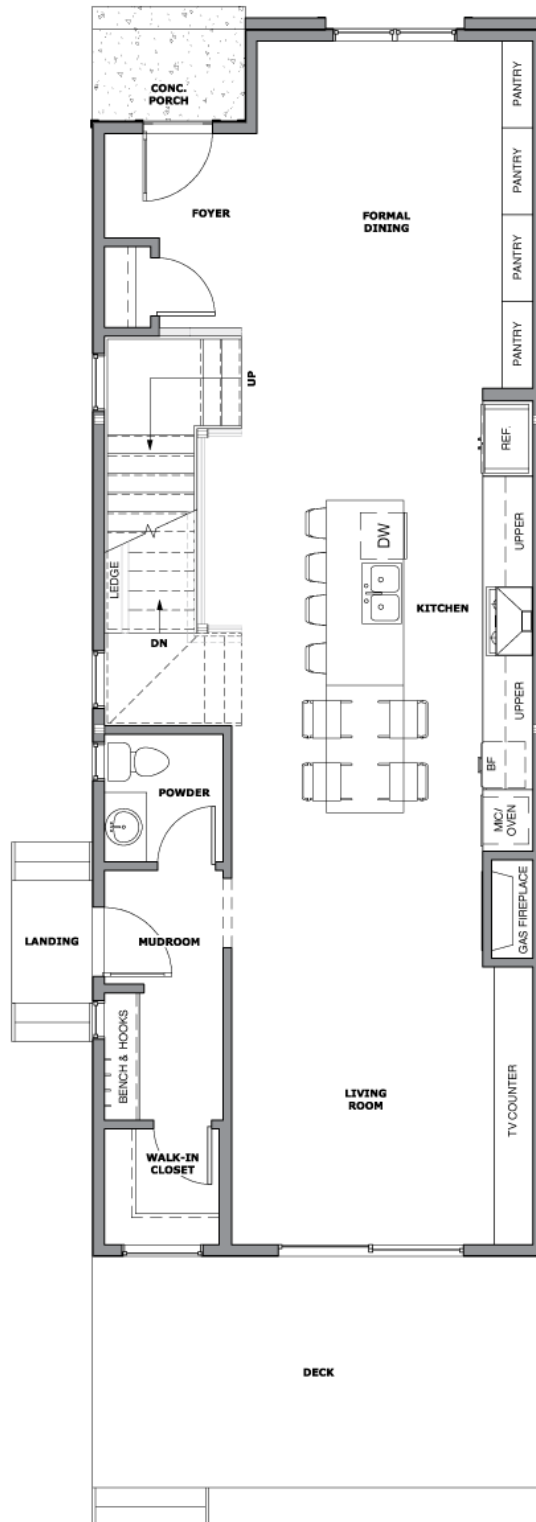

3532 7 AVENUE SW | MAIN

403.800.3252 | URBANUPGRADE & NEWINFILLS

Disclaimer: White regions are excluded from total floor area. All room dimensions and floor areas must be considered approximate and should not be relied upon without independent verification.

3532 7 AVENUE SW | UPPER

403.800.3252 | **URBANUPGRADE & NEWINFILLS**

Disclaimer: White regions are excluded from total floor area. All room dimensions and floor areas must be considered approximate and should not be relied upon without independent verification.

3532 7 AVENUE SW | LOWER

403.800.3252 | **URBANUPGRADE & NEWINFILLS**

Disclaimer: White regions are excluded from total floor area. All room dimensions and floor areas must be considered approximate and should not be relied upon without independent verification.