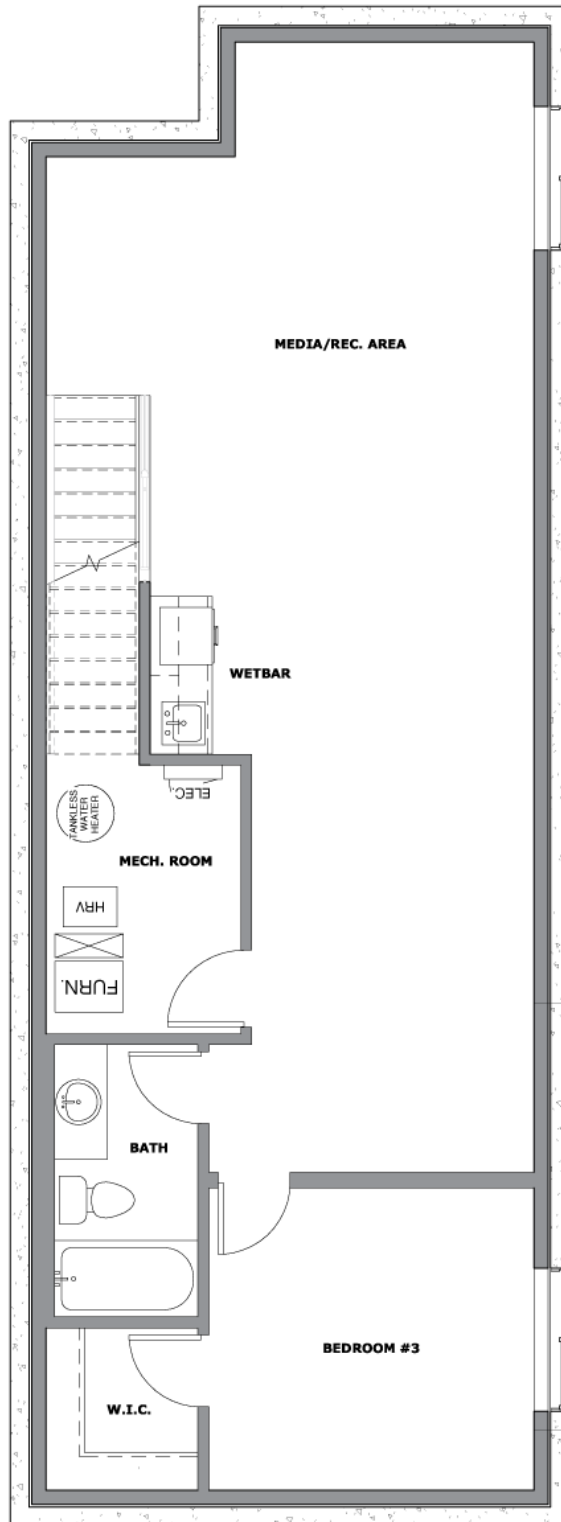

3532 7 AVENUE SW | MAIN

403.800.3252 | URBANUPGRADE & NEWINFILLS

Disclaimer: White regions are excluded from total floor area. All room dimensions and floor areas must be considered approximate and should not be relied upon without independent verification.

3532 7 AVENUE SW | UPPER

403.800.3252 | **URBANUPGRADE & NEWINFILLS**

Disclaimer: White regions are excluded from total floor area. All room dimensions and floor areas must be considered approximate and should not be relied upon without independent verification.

3532 7 AVENUE SW | LOWER

403.800.3252 | **URBANUPGRADE & NEWINFILLS**

Disclaimer: White regions are excluded from total floor area. All room dimensions and floor areas must be considered approximate and should not be relied upon without independent verification.