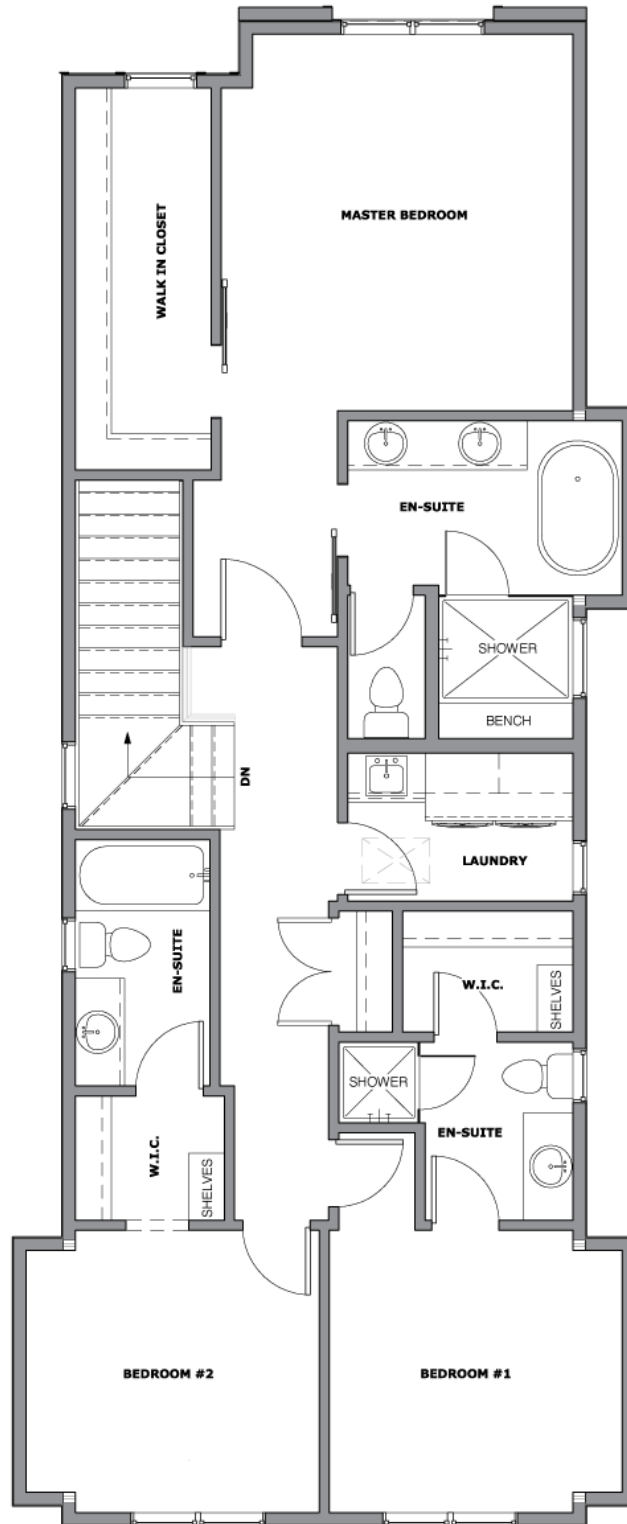

3532 7 AVENUE SW | MAIN

403.800.3252 | URBANUPGRADE & NEWINFILLS

Disclaimer: White regions are excluded from total floor area. All room dimensions and floor areas must be considered approximate and should not be relied upon without independent verification.

3532 7 AVENUE SW | UPPER

403.800.3252 | **URBANUPGRADE & NEWINFILLS**

Disclaimer: White regions are excluded from total floor area. All room dimensions and floor areas must be considered approximate and should not be relied upon without independent verification.

3532 7 AVENUE SW | LOWER

403.800.3252 | **URBANUPGRADE & NEWINFILLS**

Disclaimer: White regions are excluded from total floor area. All room dimensions and floor areas must be considered approximate and should not be relied upon without independent verification.