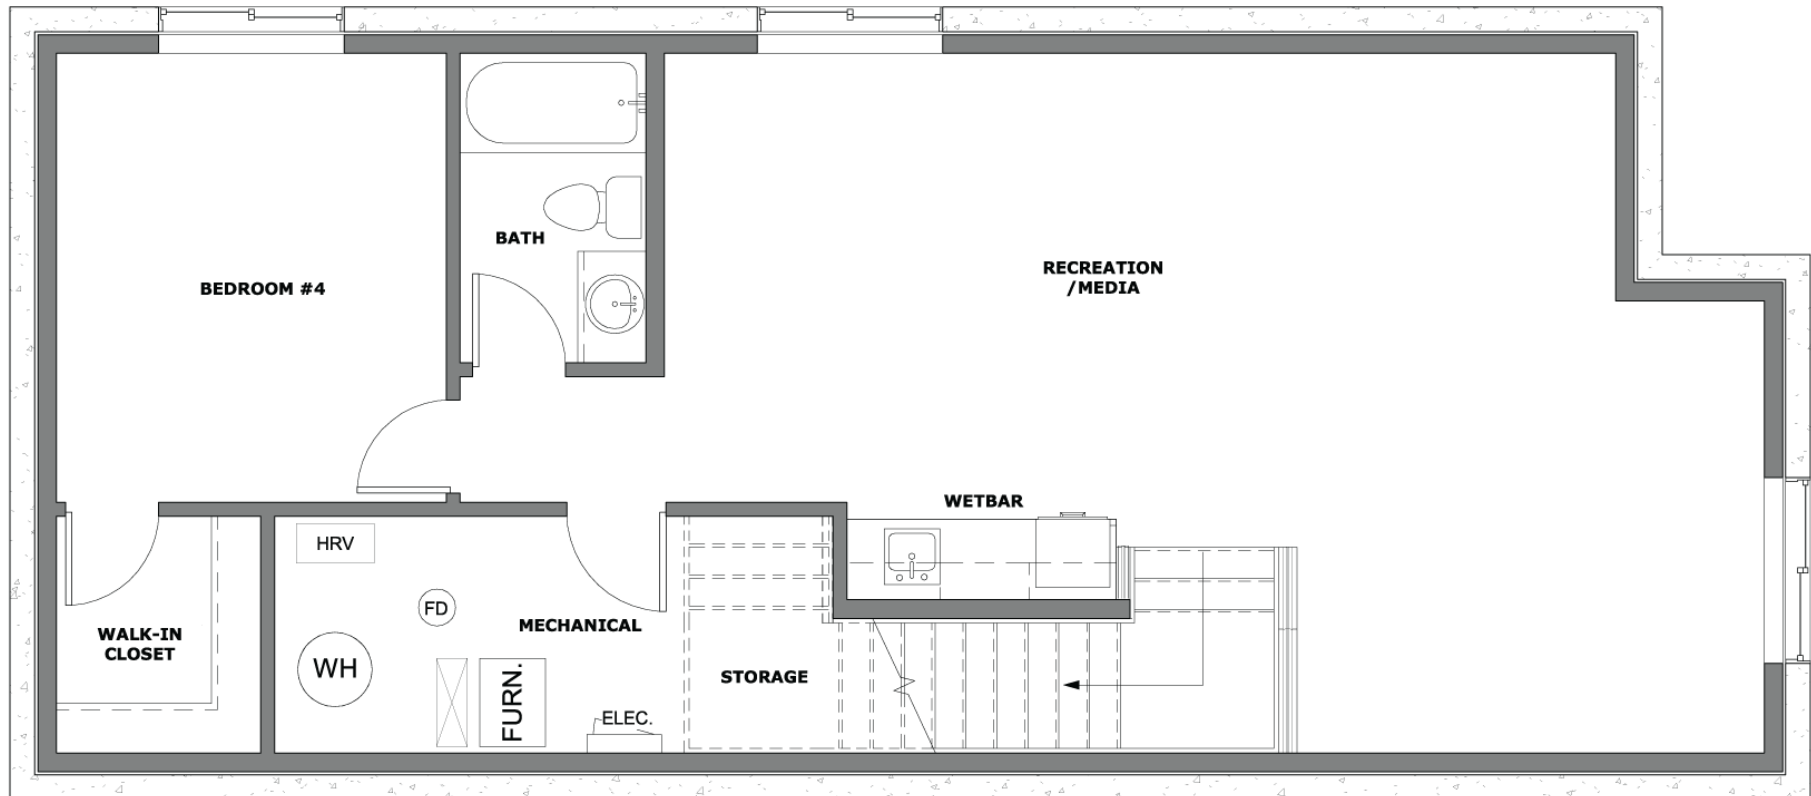

2227 32 AVENUE SW | LOWER

403.800.3252 | **URBANUPGRADE & NEWINFILLS**

Disclaimer: White regions are excluded from total floor area. All room dimensions and floor areas must be considered approximate and should not be relied upon without independent verification.