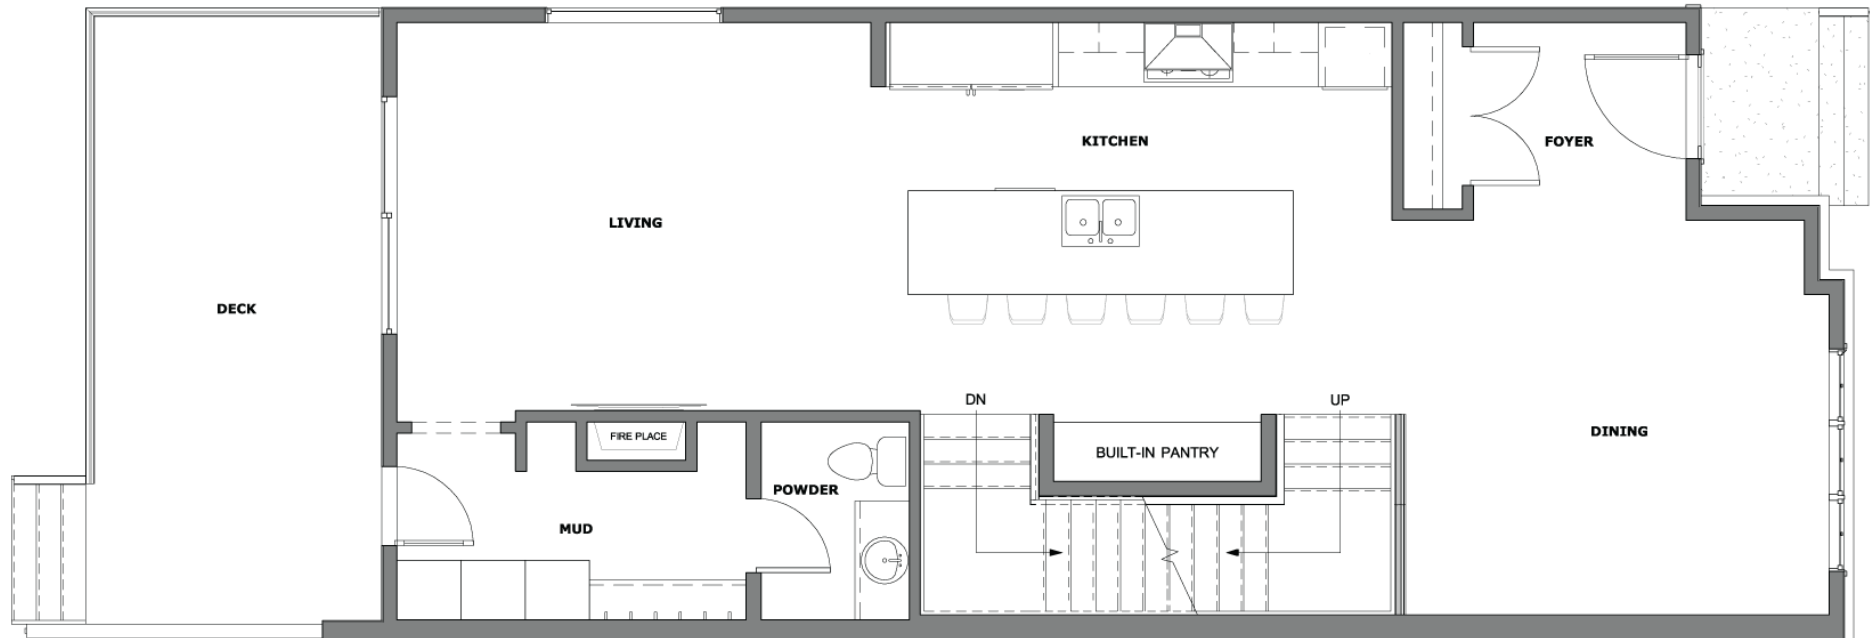

2227 32 AVENUE SW | MAIN

403.800.3252 | URBANUPGRADE & NEWINFILLS

Disclaimer: White regions are excluded from total floor area. All room dimensions and floor areas must be considered approximate and should not be relied upon without independent verification.

2227 32 AVENUE SW | UPPER

403.800.3252 | URBANUPGRADE & NEWINFILLS

Disclaimer: White regions are excluded from total floor area. All room dimensions and floor areas must be considered approximate and should not be relied upon without independent verification.