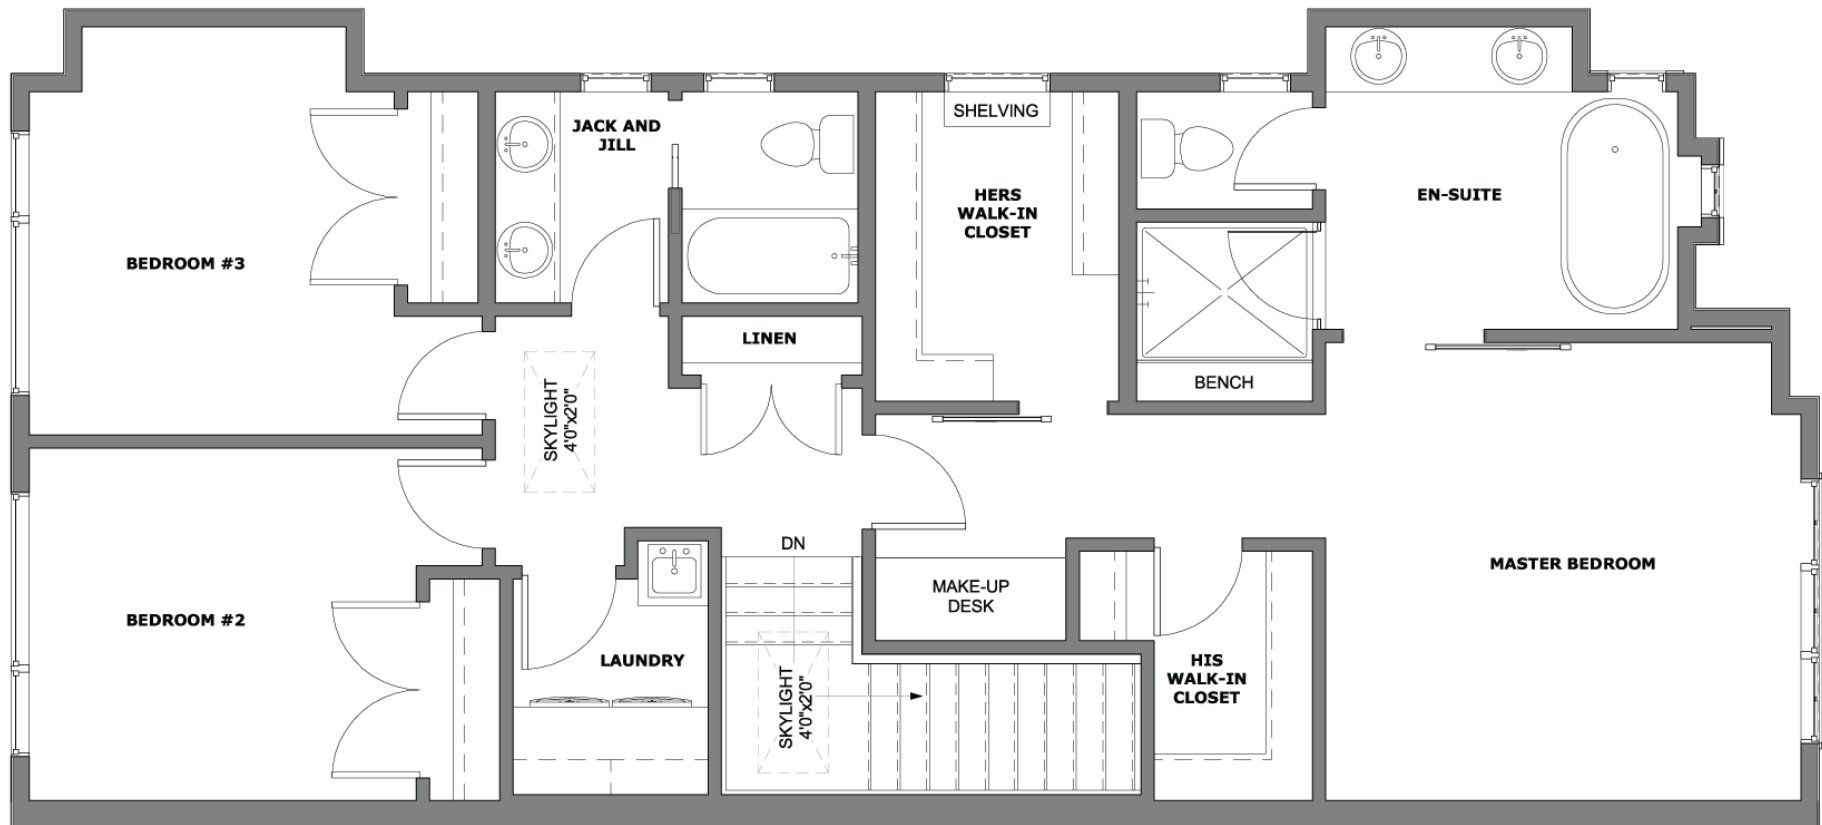

2227 32 AVENUE SW | MAIN

403.800.3252 | URBANUPGRADE & NEWINFILLS

Disclaimer: White regions are excluded from total floor area. All room dimensions and floor areas must be considered approximate and should not be relied upon without independent verification.

2227 32 AVENUE SW | UPPER

403.800.3252 | URBANUPGRADE & NEWINFILLS

Disclaimer: White regions are excluded from total floor area. All room dimensions and floor areas must be considered approximate and should not be relied upon without independent verification.