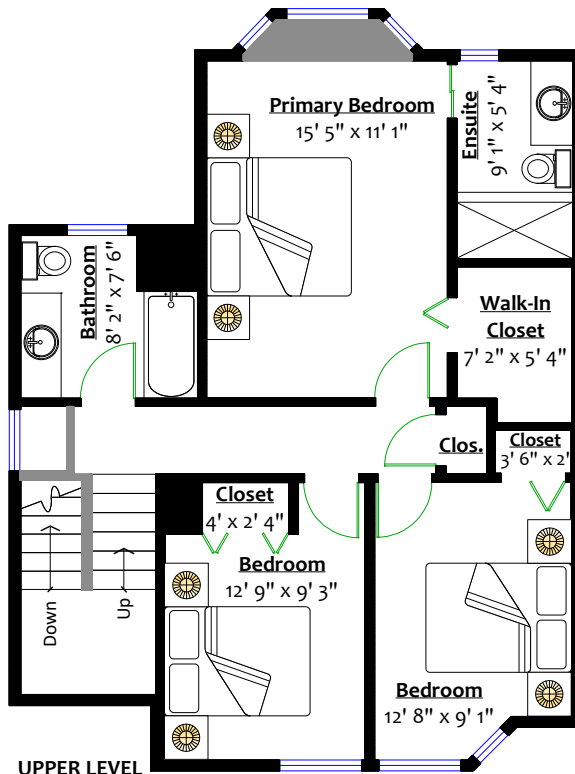

22 - 3634 Garibaldi Drive, North Vancouver, B.C.

Totals**

Main Level:	813 sq. ft.	Porch:	30 sq. ft.
Upper Level:	767 sq. ft.	Front Deck:	42 sq. ft.
Lower Level:	459 sq. ft.	Deck:	88 sq. ft.
		Patio:	156 sq. ft.
		Garage:	388 sq. ft.

Total: 2,039 sq. ft. **Total:** 704 sq. ft.