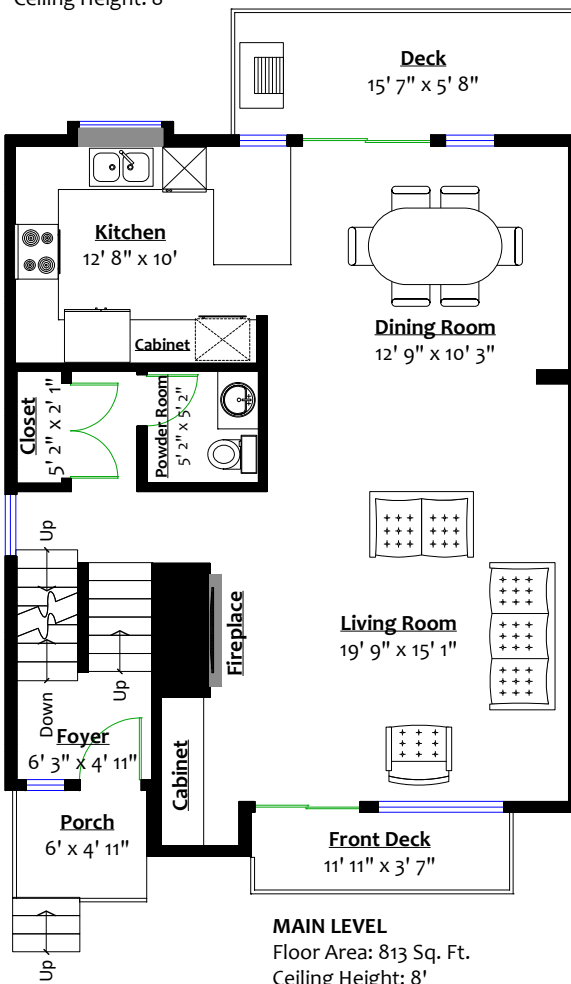

22 - 3634 Garibaldi Drive, North Vancouver, B.C.

Totals**

Main Level:	813 sq. ft.	Porch:	30 sq. ft.
Upper Level:	767 sq. ft.	Front Deck:	42 sq. ft.
Lower Level:	459 sq. ft.	Deck:	88 sq. ft.
		Patio:	156 sq. ft.
		Garage:	388 sq. ft.

Total: 2,039 sq. ft. **Total:** 704 sq. ft.