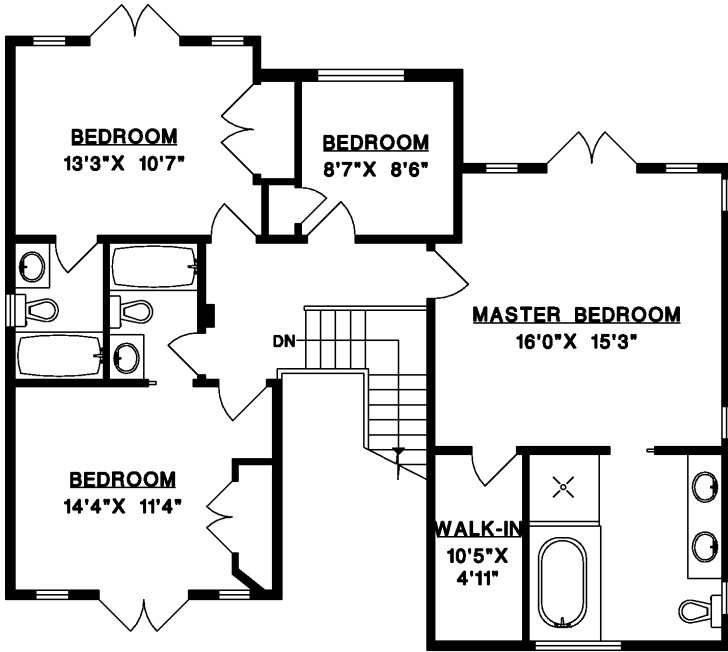

# The Den

Real Estate Group

221 W. OSBOURNE ROAD  
NORTH VANCOUVER

MAIN FLOOR	1,533 SQ.FT.
UPPER FLOOR	1,102 SQ.FT.
LOWER FLOOR	1,492 SQ.FT.
<b>TOTAL</b>	<b>4,130 SQ.FT.</b>

UPPER FLOOR

MAIN FLOOR

LOWER FLOOR