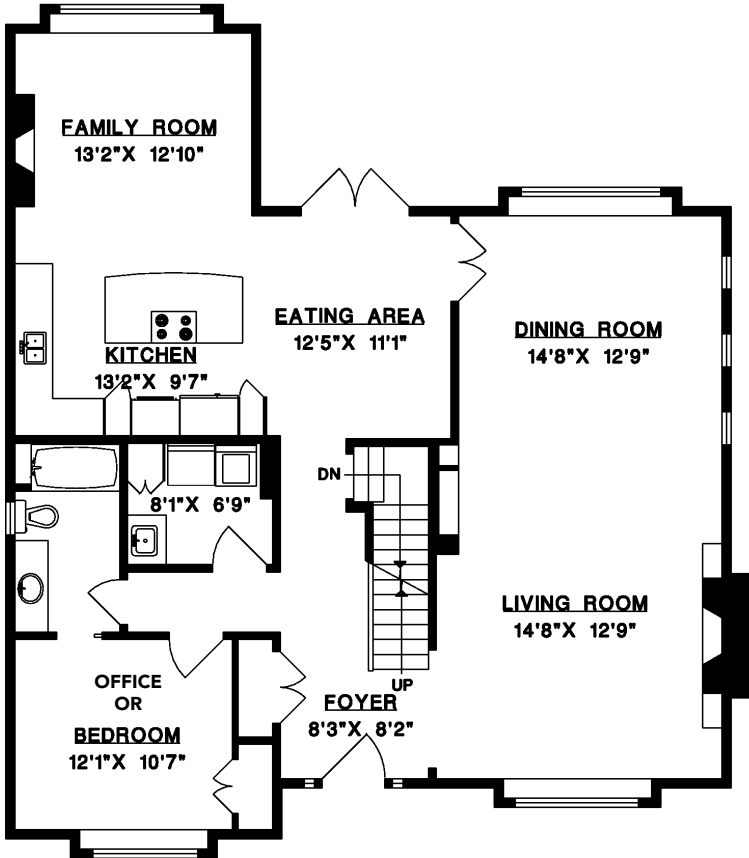

# The Den

Real Estate Group

221 W. OSBOURNE ROAD  
NORTH VANCOUVER

MAIN FLOOR	1,533 SQ.FT.
UPPER FLOOR	1,102 SQ.FT.
LOWER FLOOR	1,492 SQ.FT.
<b>TOTAL</b>	<b>4,130 SQ.FT.</b>

UPPER FLOOR

MAIN FLOOR

LOWER FLOOR