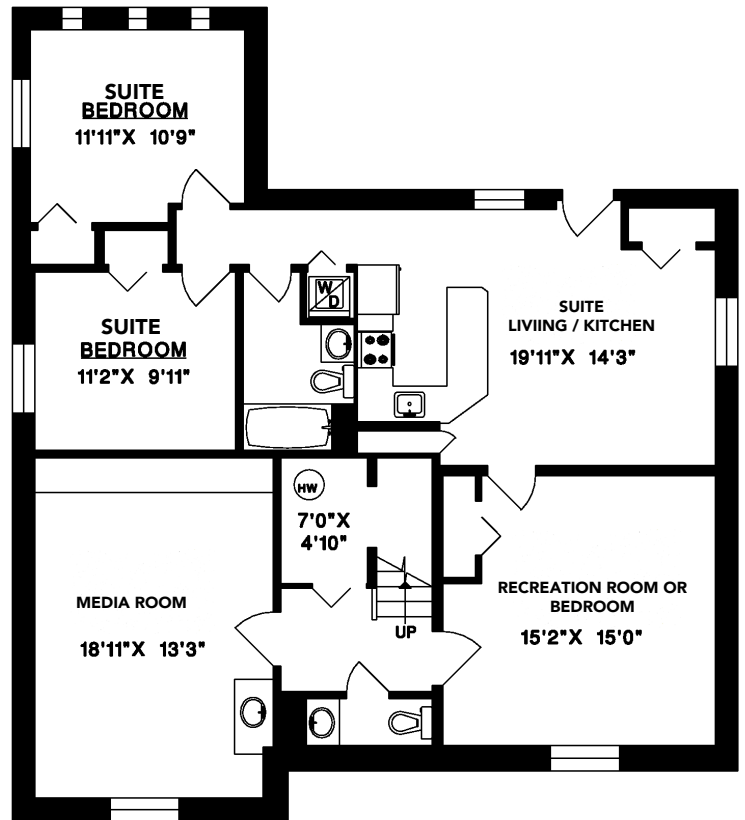

# The Den

Real Estate Group

221 W. OSBOURNE ROAD  
NORTH VANCOUVER

MAIN FLOOR	1,533 SQ.FT.
UPPER FLOOR	1,102 SQ.FT.
LOWER FLOOR	1,492 SQ.FT.
<b>TOTAL</b>	<b>4,130 SQ.FT.</b>

UPPER FLOOR

MAIN FLOOR

LOWER FLOOR