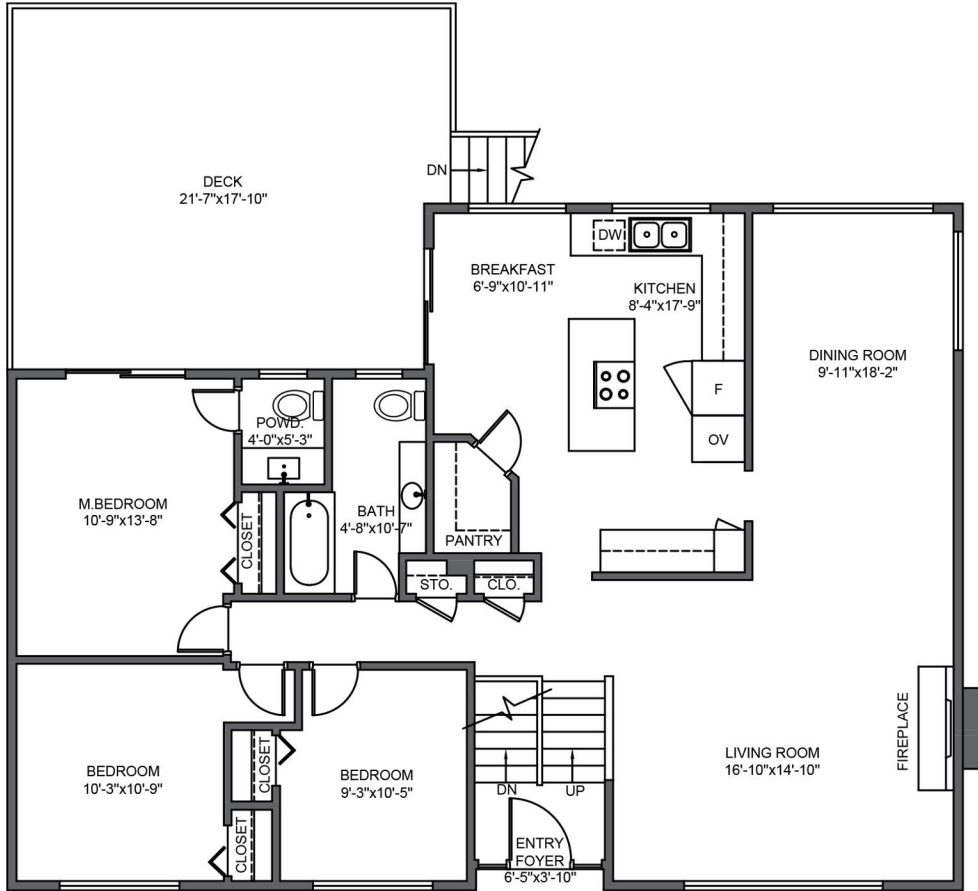

*FLOOR AREA	(SQFT.)
MAIN FLOOR	1,422
LOWER FLOOR	801
LIVING AREA	2,223
DECK	347
WORKSHOP	384
CARPORT	242

MAIN FLOOR
Ceiling Height: 8'

LOWER FLOOR
Ceiling Height: 8'