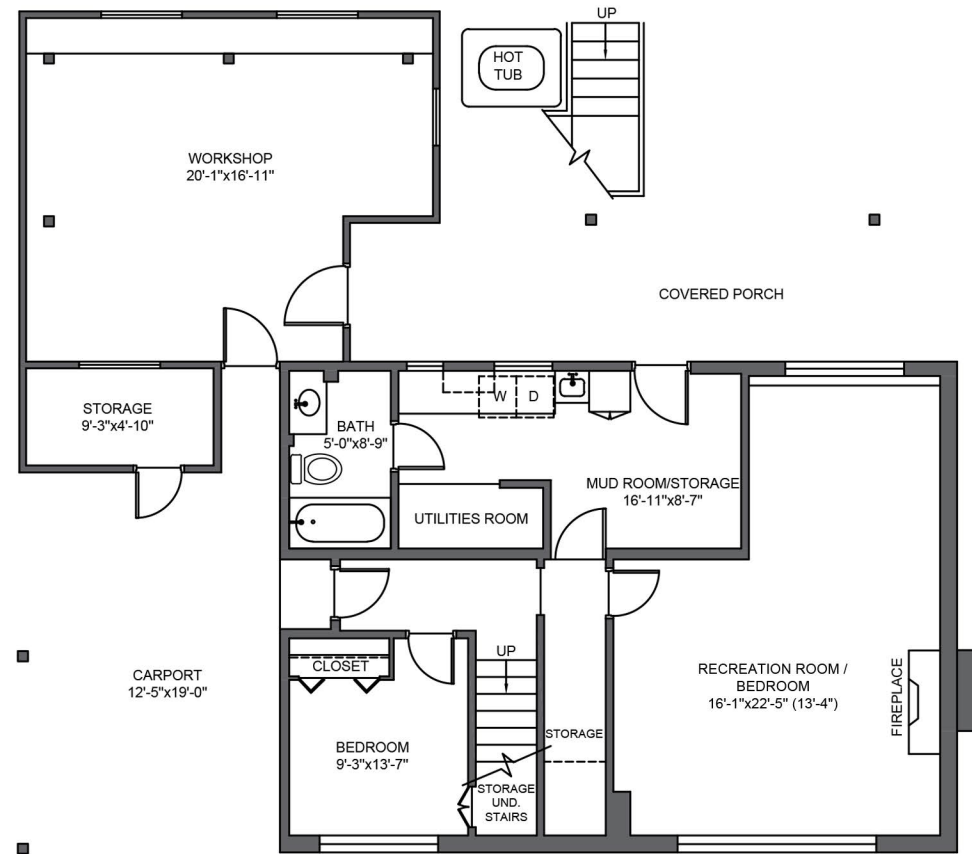

*FLOOR AREA	(SQFT.)
MAIN FLOOR	1,422
LOWER FLOOR	801
LIVING AREA	2,223
DECK	347
WORKSHOP	384
CARPORT	242

MAIN FLOOR
Ceiling Height: 8'

LOWER FLOOR
Ceiling Height: 8'