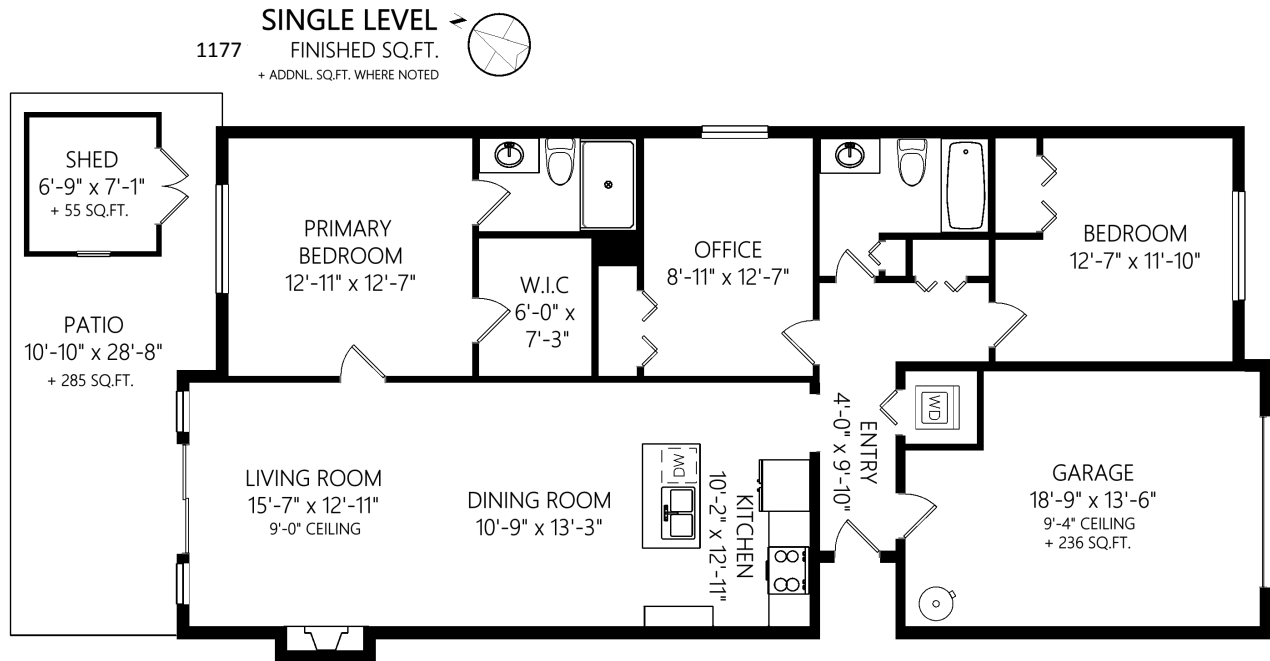

Maria Furtado

furtado.maria@hotmail.com
www.mariafurtado.com
Office: (250) 881-3754
Direct: (250) 881-3754

2321 Magnolia Lane

	Fin. Sq.Ft.	UnFin. Sq.Ft.	Total Sq.Ft.
Single Level	1177	0	1177
Garage	0	236	236
Total	1177	236	1413

Shown length and width dimensions are approximate.
Area sq.ft. is representative of the on-site measurements. (1" accuracy)

Figures, Calculations, and Representations are for indicative and promotional purpose only.
VI Standard Real Estate Services Inc. will not be liable for any damages of any kind arising from the mis-use of this information.