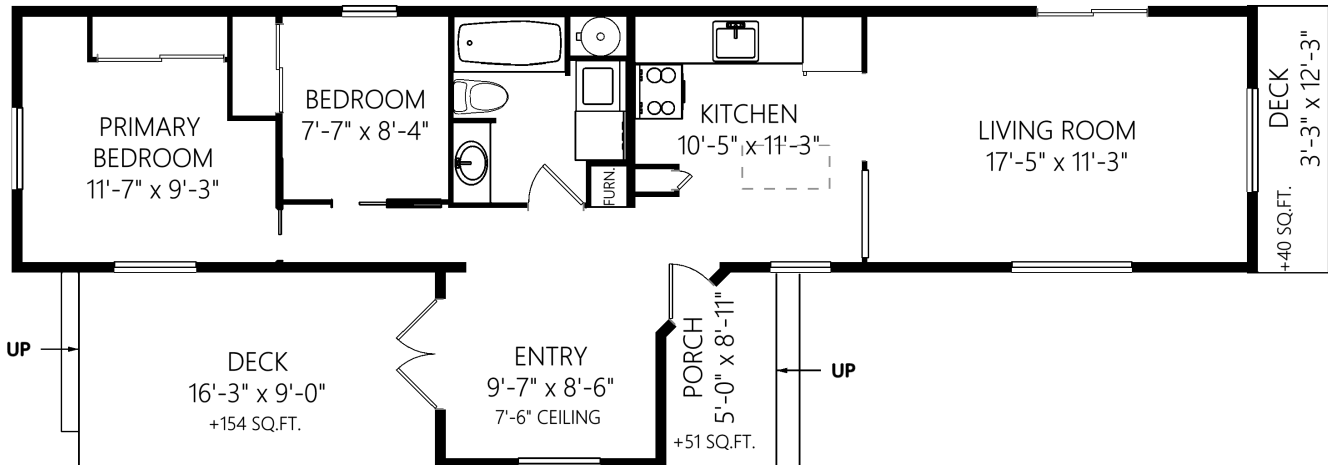

Maria Furtado

furtado.maria@hotmail.com
www.mariafurtado.com
Office: (250) 881-3754
Direct: (250) 881-3754

44-2500 Florence Lake Rd

SHED
5'-4" x 6'-0"
+42 SQ.FT.

* DOES NOT REP.
ACTL. LOCATION

SINGLE LEVEL
796 FINISHED SQ.FT.
+ ADDNL. SQ.FT. WHERE NOTED

	Fin. Sq.Ft.	UnFin. Sq.Ft.	Total Sq.Ft.
Single Level	796	0	796
Total	796	0	796

Shown length and width dimensions are approximate.
Area sq.ft. is representative of the on-site measurements. (1" accuracy)