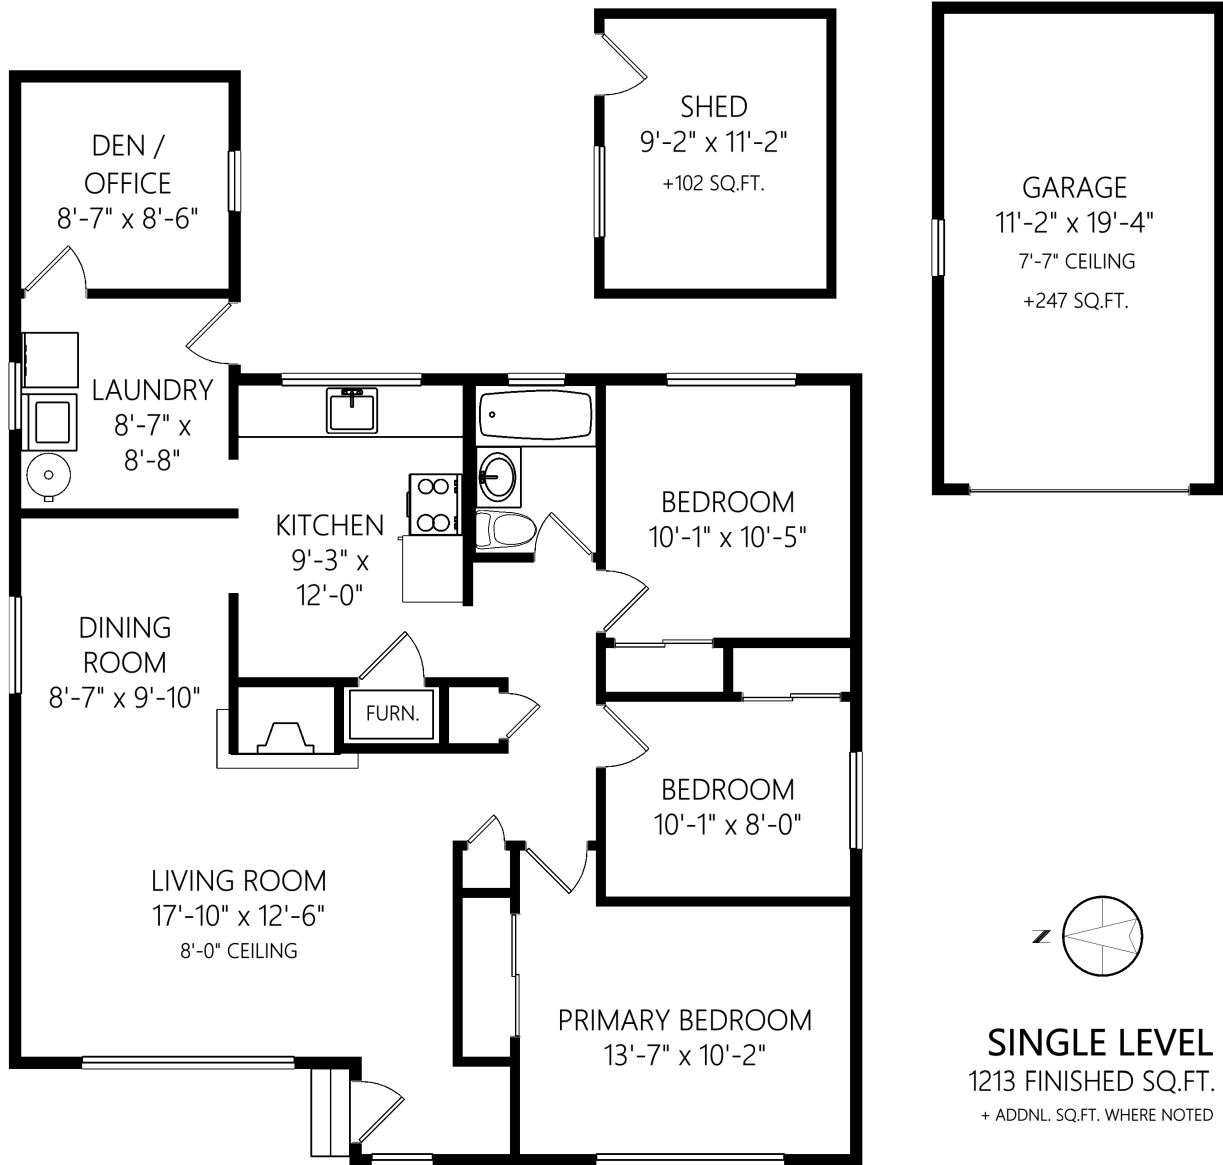

# Maria Furtado

furtado.maria@hotmail.com  
www.mariafurtado.com  
Office: (250) 881-3754  
Direct: (250) 881-3754

2535 Shelbourne St

	Fin. Sq.Ft.	UnFin. Sq.Ft.	Total Sq.Ft.
Single Level	1213	0	1213
Garage	0	247	247
<b>Total</b>	<b>1213</b>	<b>247</b>	<b>1460</b>

Shown length and width dimensions are approximate.  
Area sq.ft. is representative of the on-site measurements. (1" accuracy)

Figures, Calculations, and Representations are for indicative and promotional purpose only.  
VI Standard Real Estate Services Inc. will not be liable for any damages of any kind arising from the mis-use of this information.