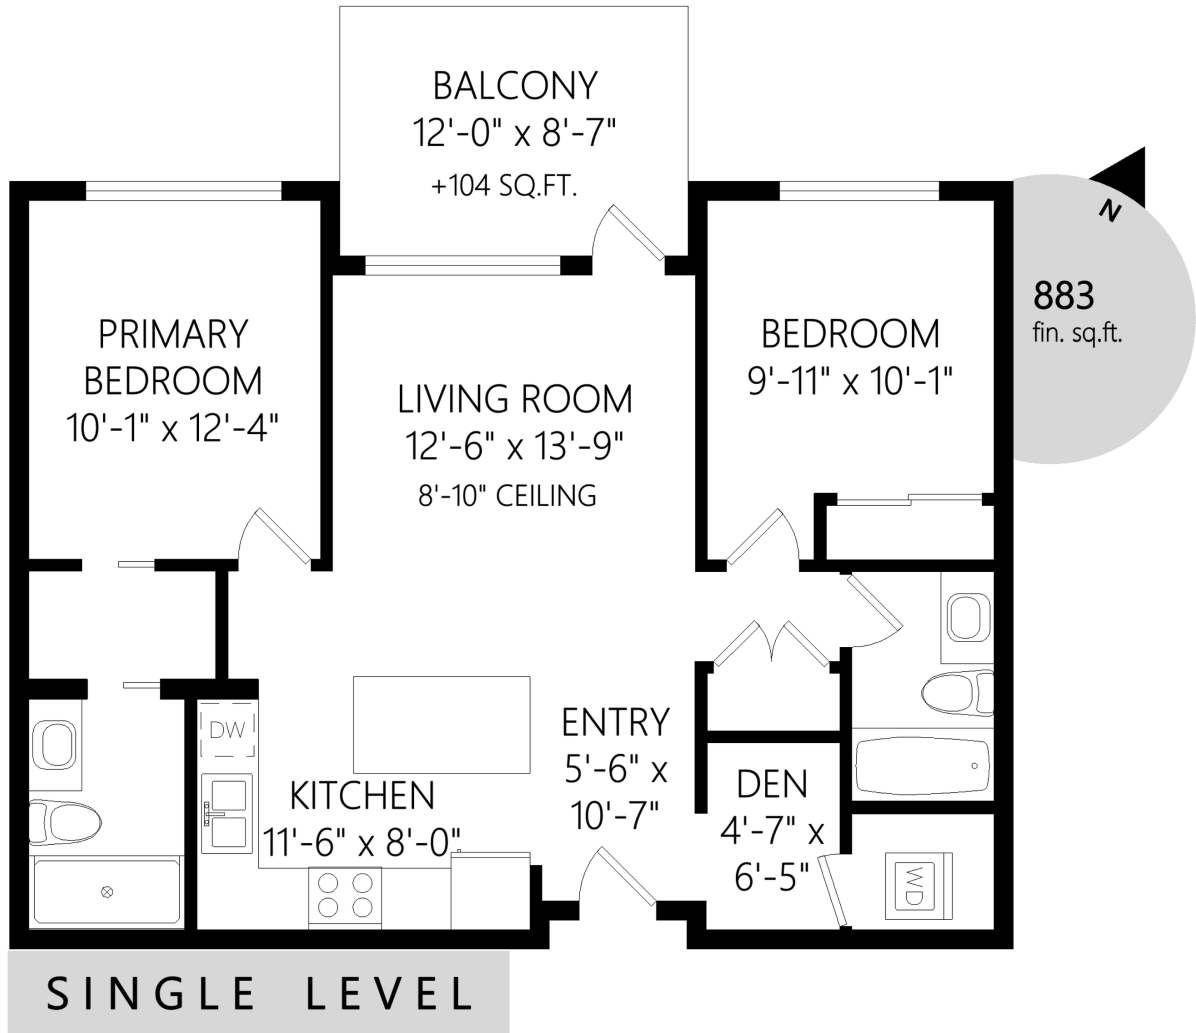

Maria Furtado

furtado.maria@hotmail.com
www.mariafurtado.com
Office: (250) 881-3754
Direct: (250) 881-3754

308-286 Wilfert Rd

	Fin. Sq.Ft.	UnFin. Sq.Ft.	Total Sq.Ft.
Single Level	883	0	883
Total	883	0	883

Shown length and width dimensions are approximate.
Area sq.ft. is representative of the on-site measurements. (1" accuracy)

Figures, Calculations, and Representations are for indicative and promotional purpose only.
VI Standard Real Estate Services Inc. will not be liable for any damages of any kind arising from the mis-use of this information.