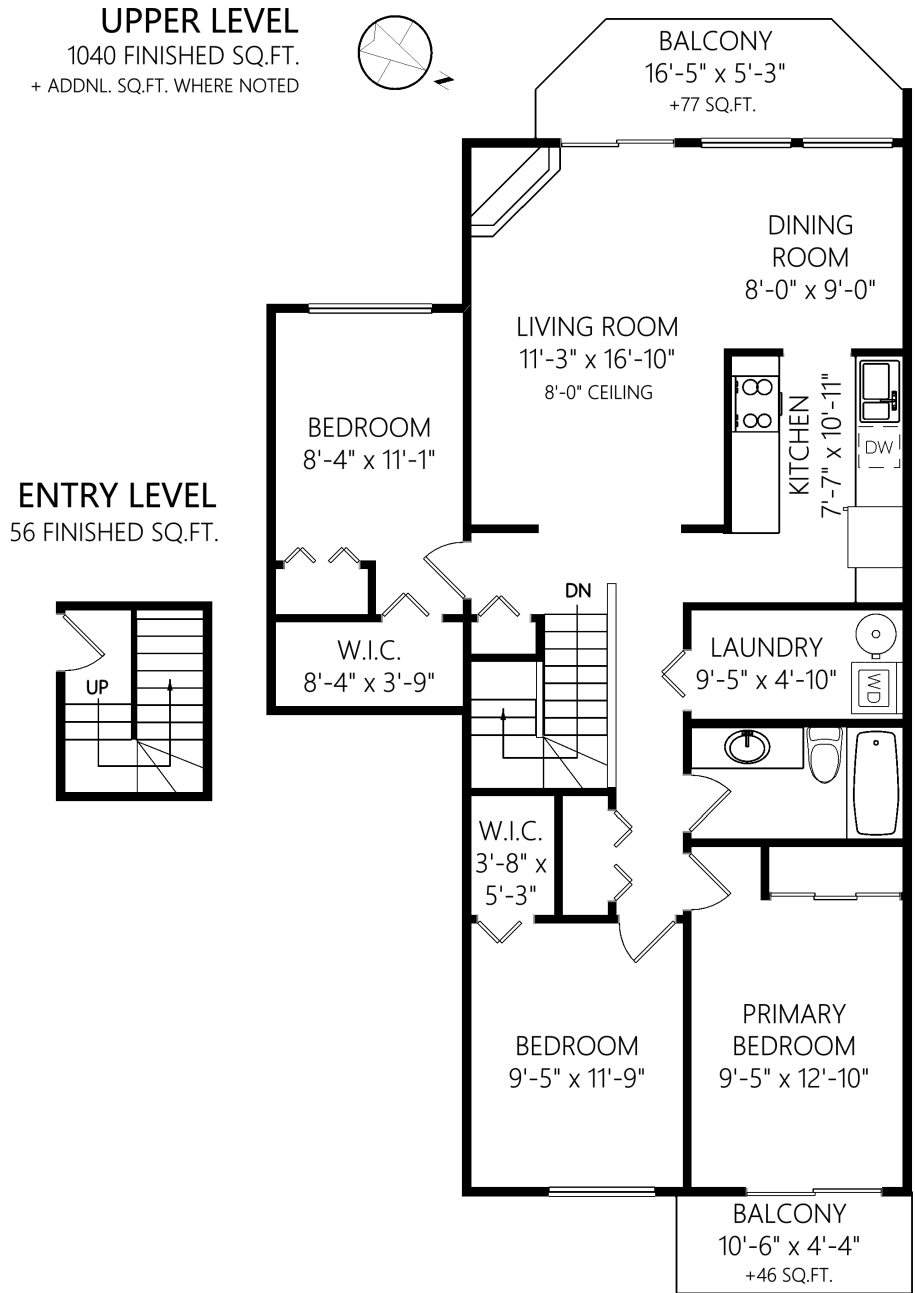

# Maria Furtado

furtado.maria@hotmail.com  
www.mariafurtado.com  
Office: (250) 881-3754  
Direct: (250) 881-3754

528 Carnation Pl

	Fin. Sq.Ft.	UnFin. Sq.Ft.	Total Sq.Ft.
Entry Level	56	0	56
Upper Level	1040	0	1040
<b>Total</b>	<b>1096</b>	<b>0</b>	<b>1096</b>

Shown length and width dimensions are approximate.  
Area sq.ft. is representative of the on-site measurements. (1" accuracy)

Figures, Calculations, and Representations are for indicative and promotional purpose only.  
VI Standard Real Estate Services Inc. will not be liable for any damages of any kind arising from the mis-use of this information.