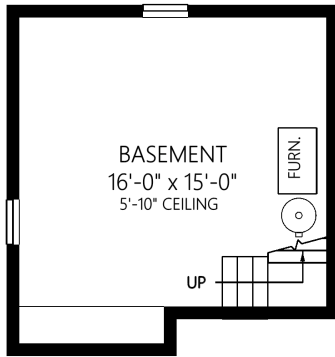

Shown length and width dimensions are approximate.
Area sq.ft. is representative of the on-site measurements. (1" accuracy)

Figures, Calculations, and Representations are for indicative and promotional purpose only.
VI Standard Real Estate Services Inc. will not be liable for any damages of any kind arising from the mis-use of this information.

Maria Furtado

furtado.maria@hotmail.com
www.mariafurtado.com
Office: (250) 881-3754
Direct: (250) 881-3754

1188 Union Rd

LOWER LEVEL
300 UNFINISHED SQ.FT.
+ ADDNL. SQ.FT. WHERE NOTED

	Fin. Sq.Ft.	UnFin. Sq.Ft.	Total Sq.Ft.
Garden Suite	263	0	263
Main Level	1337	0	1337
Lower Level	0	300	300
Total	1600	300	1900