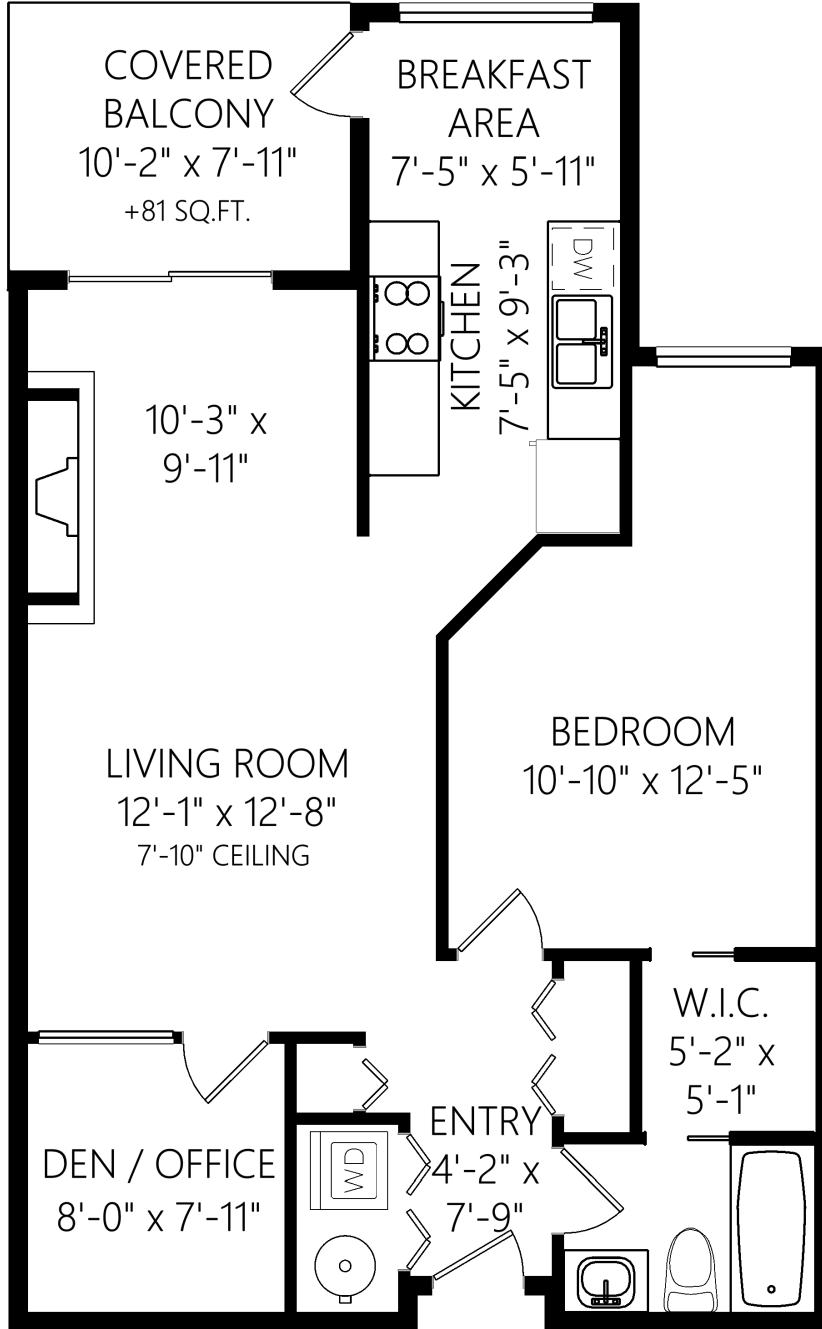

Maria Furtado

furtado.maria@hotmail.com
www.mariafurtado.com
Office: (250) 881-3754
Direct: (250) 881-3754

306-535 Manchester Rd

SINGLE LEVEL

787 FINISHED SQ.FT.

+ ADDNL. SQ.FT. WHERE NOTED

	Fin. Sq.Ft.	UnFin. Sq.Ft.	Total Sq.Ft.
Single Level	787	0	787
Total	787	0	787

Shown length and width dimensions are approximate.
Area sq.ft. is representative of the on-site measurements. (1" accuracy)

standardres.ca

Figures, Calculations, and Representations are for indicative and promotional purpose only.
VI Standard Real Estate Services Inc. will not be liable for any damages of any kind arising from the mis-use of this information.