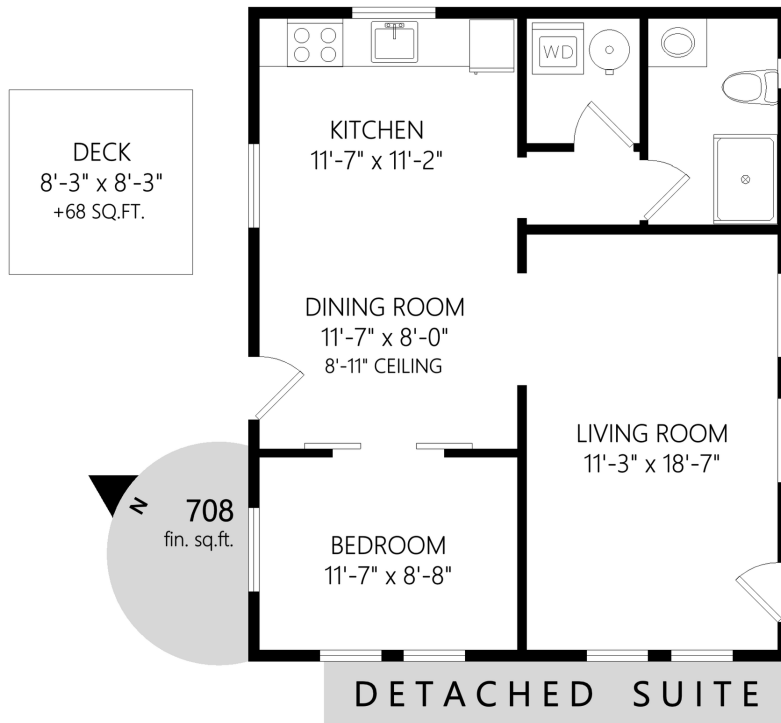

Maria Furtado

furtado.maria@hotmail.com
www.mariafurtado.com
Office: (250) 881-3754
Direct: (250) 881-3754

9286 Chemainus Rd

	Fin. Sq.Ft.	UnFin. Sq.Ft.	Total Sq.Ft.
Main Level	1332	0	1332
Lower Level	0	413	413
Detached Suite	708	0	708
Total	2040	413	2453

Shown length and width dimensions are approximate.
Area sq.ft. is representative of the on-site measurements. (1" accuracy)

Figures, Calculations, and Representations are for indicative and promotional purpose only.
VI Standard Real Estate Services Inc. will not be liable for any damages of any kind
arising from the mis-use of this information.