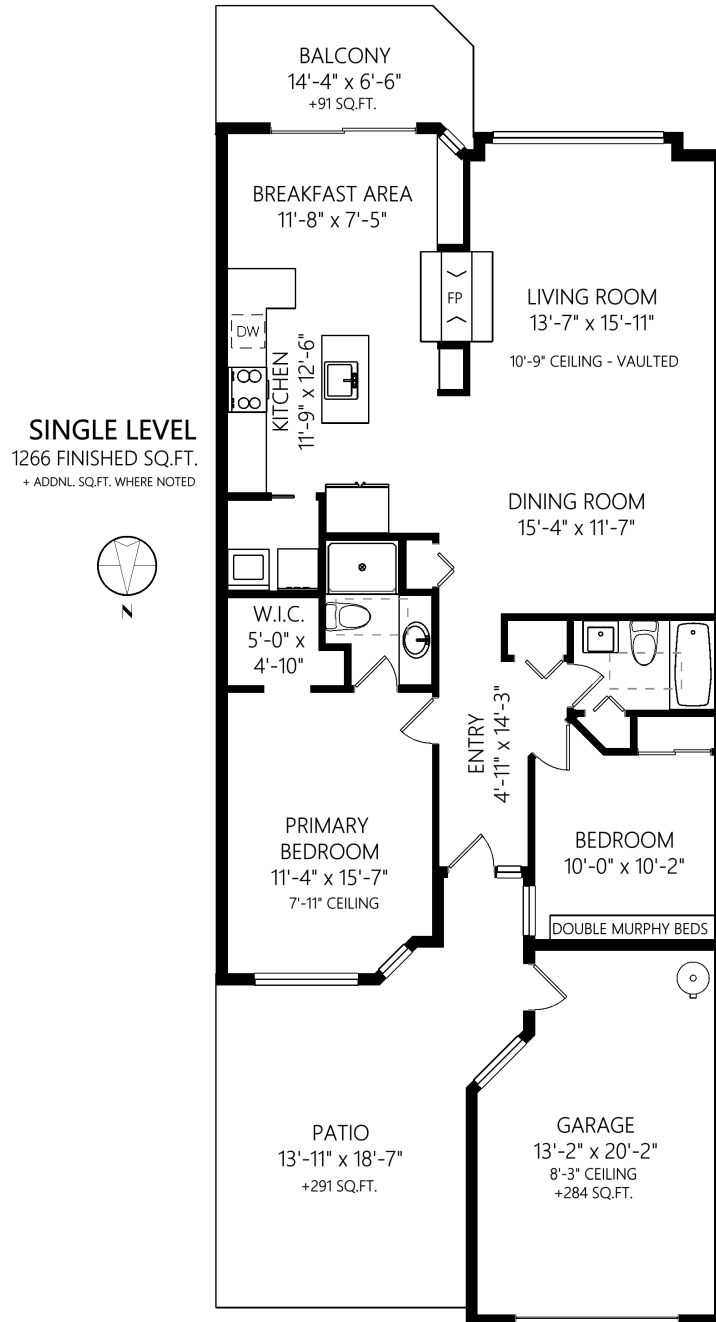

Maria Furtado

furtado.maria@hotmail.com
www.mariafurtado.com
Office: (250) 881-3754
Direct: (250) 881-3754

24-901 Kentwood Lane

	Fin. Sq.Ft.	UnFin. Sq.Ft.	Total Sq.Ft.
Single Level	1266	0	1266
Garage	0	284	284
Total	1266	284	1550

Shown length and width dimensions are approximate.
Area sq.ft. is representative of the on-site measurements. (1" accuracy)

Figures, Calculations, and Representations are for indicative and promotional purpose only.
VI Standard Real Estate Services Inc. will not be liable for any damages of any kind arising from the mis-use of this information.