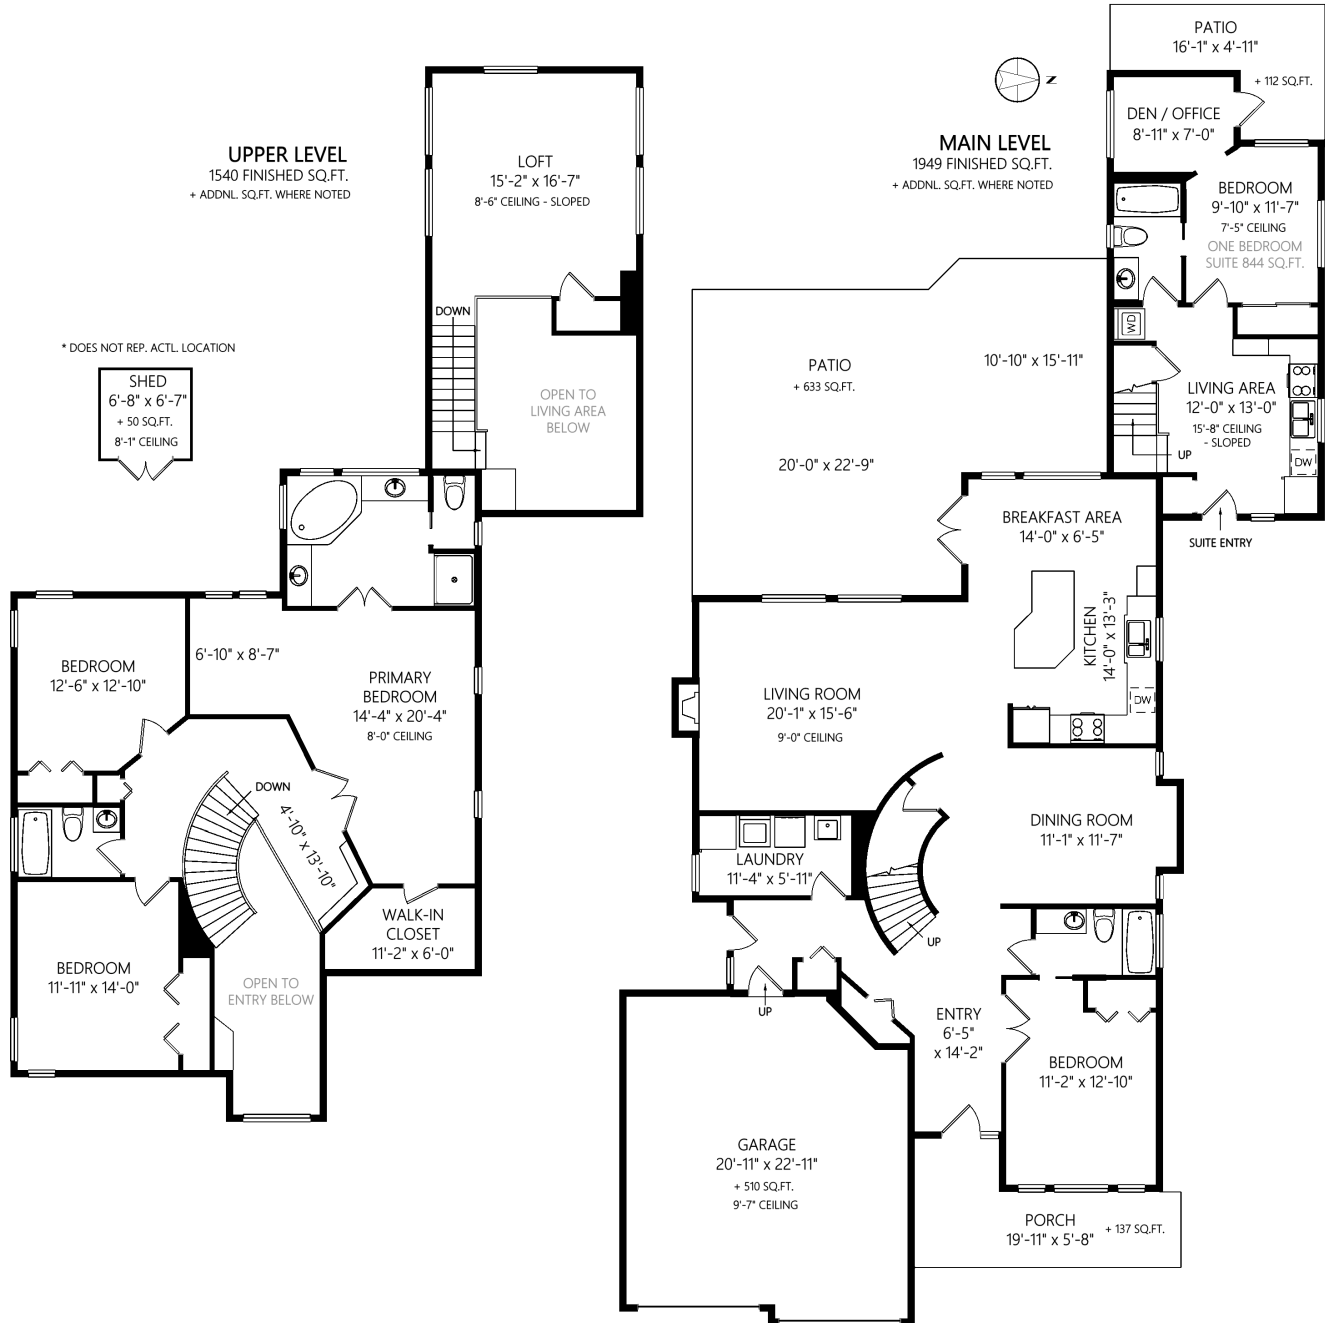

# Maria Furtado

furtado.maria@hotmail.com  
 www.mariafurtado.com  
 Office: (250) 881-3754  
 Direct: (250) 881-3754

7766 Wallace Dr

|              | Fin. Sq.Ft. | UnFin. Sq.Ft. | Total Sq.Ft. |
|--------------|-------------|---------------|--------------|
| Upper Level  | 1540        | 0             | 1540         |
| Main Level   | 1949        | 0             | 1949         |
| Garage       | 0           | 510           | 510          |
| <b>Total</b> | <b>3489</b> | <b>510</b>    | <b>3999</b>  |

Shown length and width dimensions are approximate.  
 Area sq.ft. is representative of the on-site measurements. (1" accuracy)

Figures, Calculations, and Representations are for indicative and promotional purpose only.  
 VI Standard Real Estate Services Inc. will not be liable for any damages of any kind arising from the mis-use of this information.