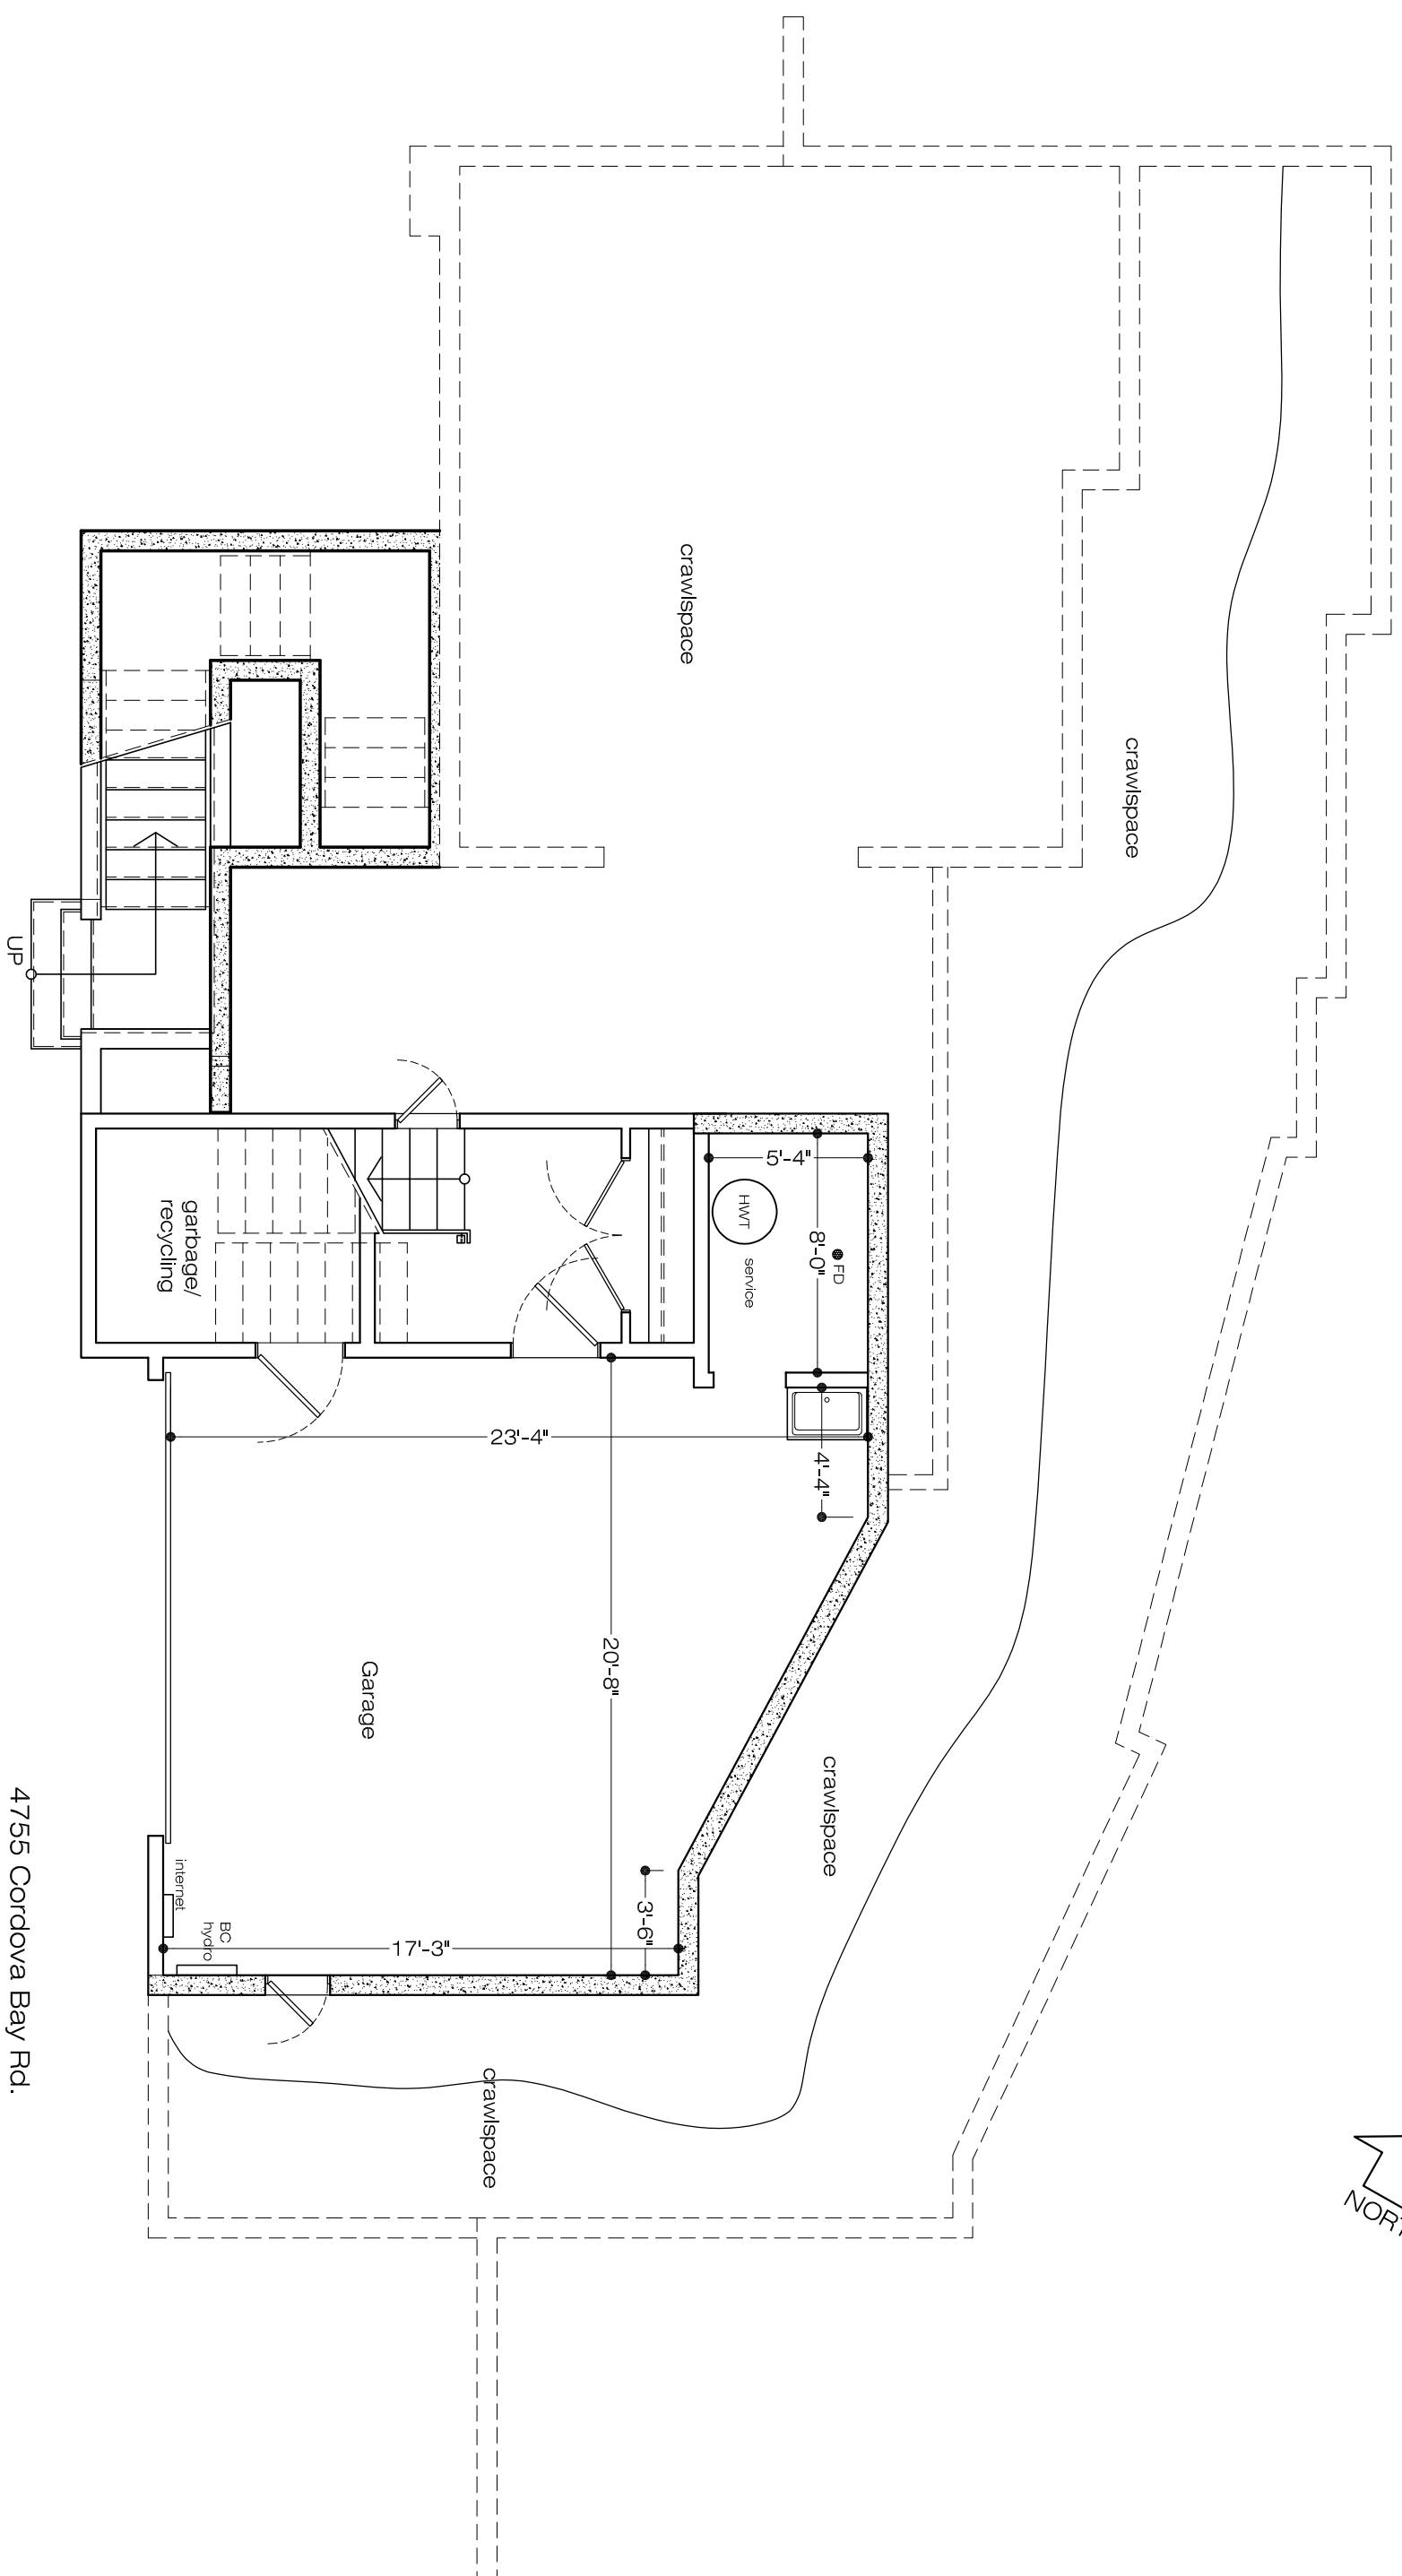

4755 Cordova Bay Rd.
First Floor Plan
 not in scale

LOT AREA:	10,026 sf
FIRST FLOOR:	1,520 sf
SECOND FLOOR:	2,050 sf
GROUND FLOOR:	95 sf
TOTAL FLOOR AREA:	3,665 sf
GARAGE - SERVICE:	600 sf

4755 Cordova Bay Rd.
 Second Floor Plan
 not in scale

4755 Cordova Bay Rd.
 Garage Plan
 not in scale