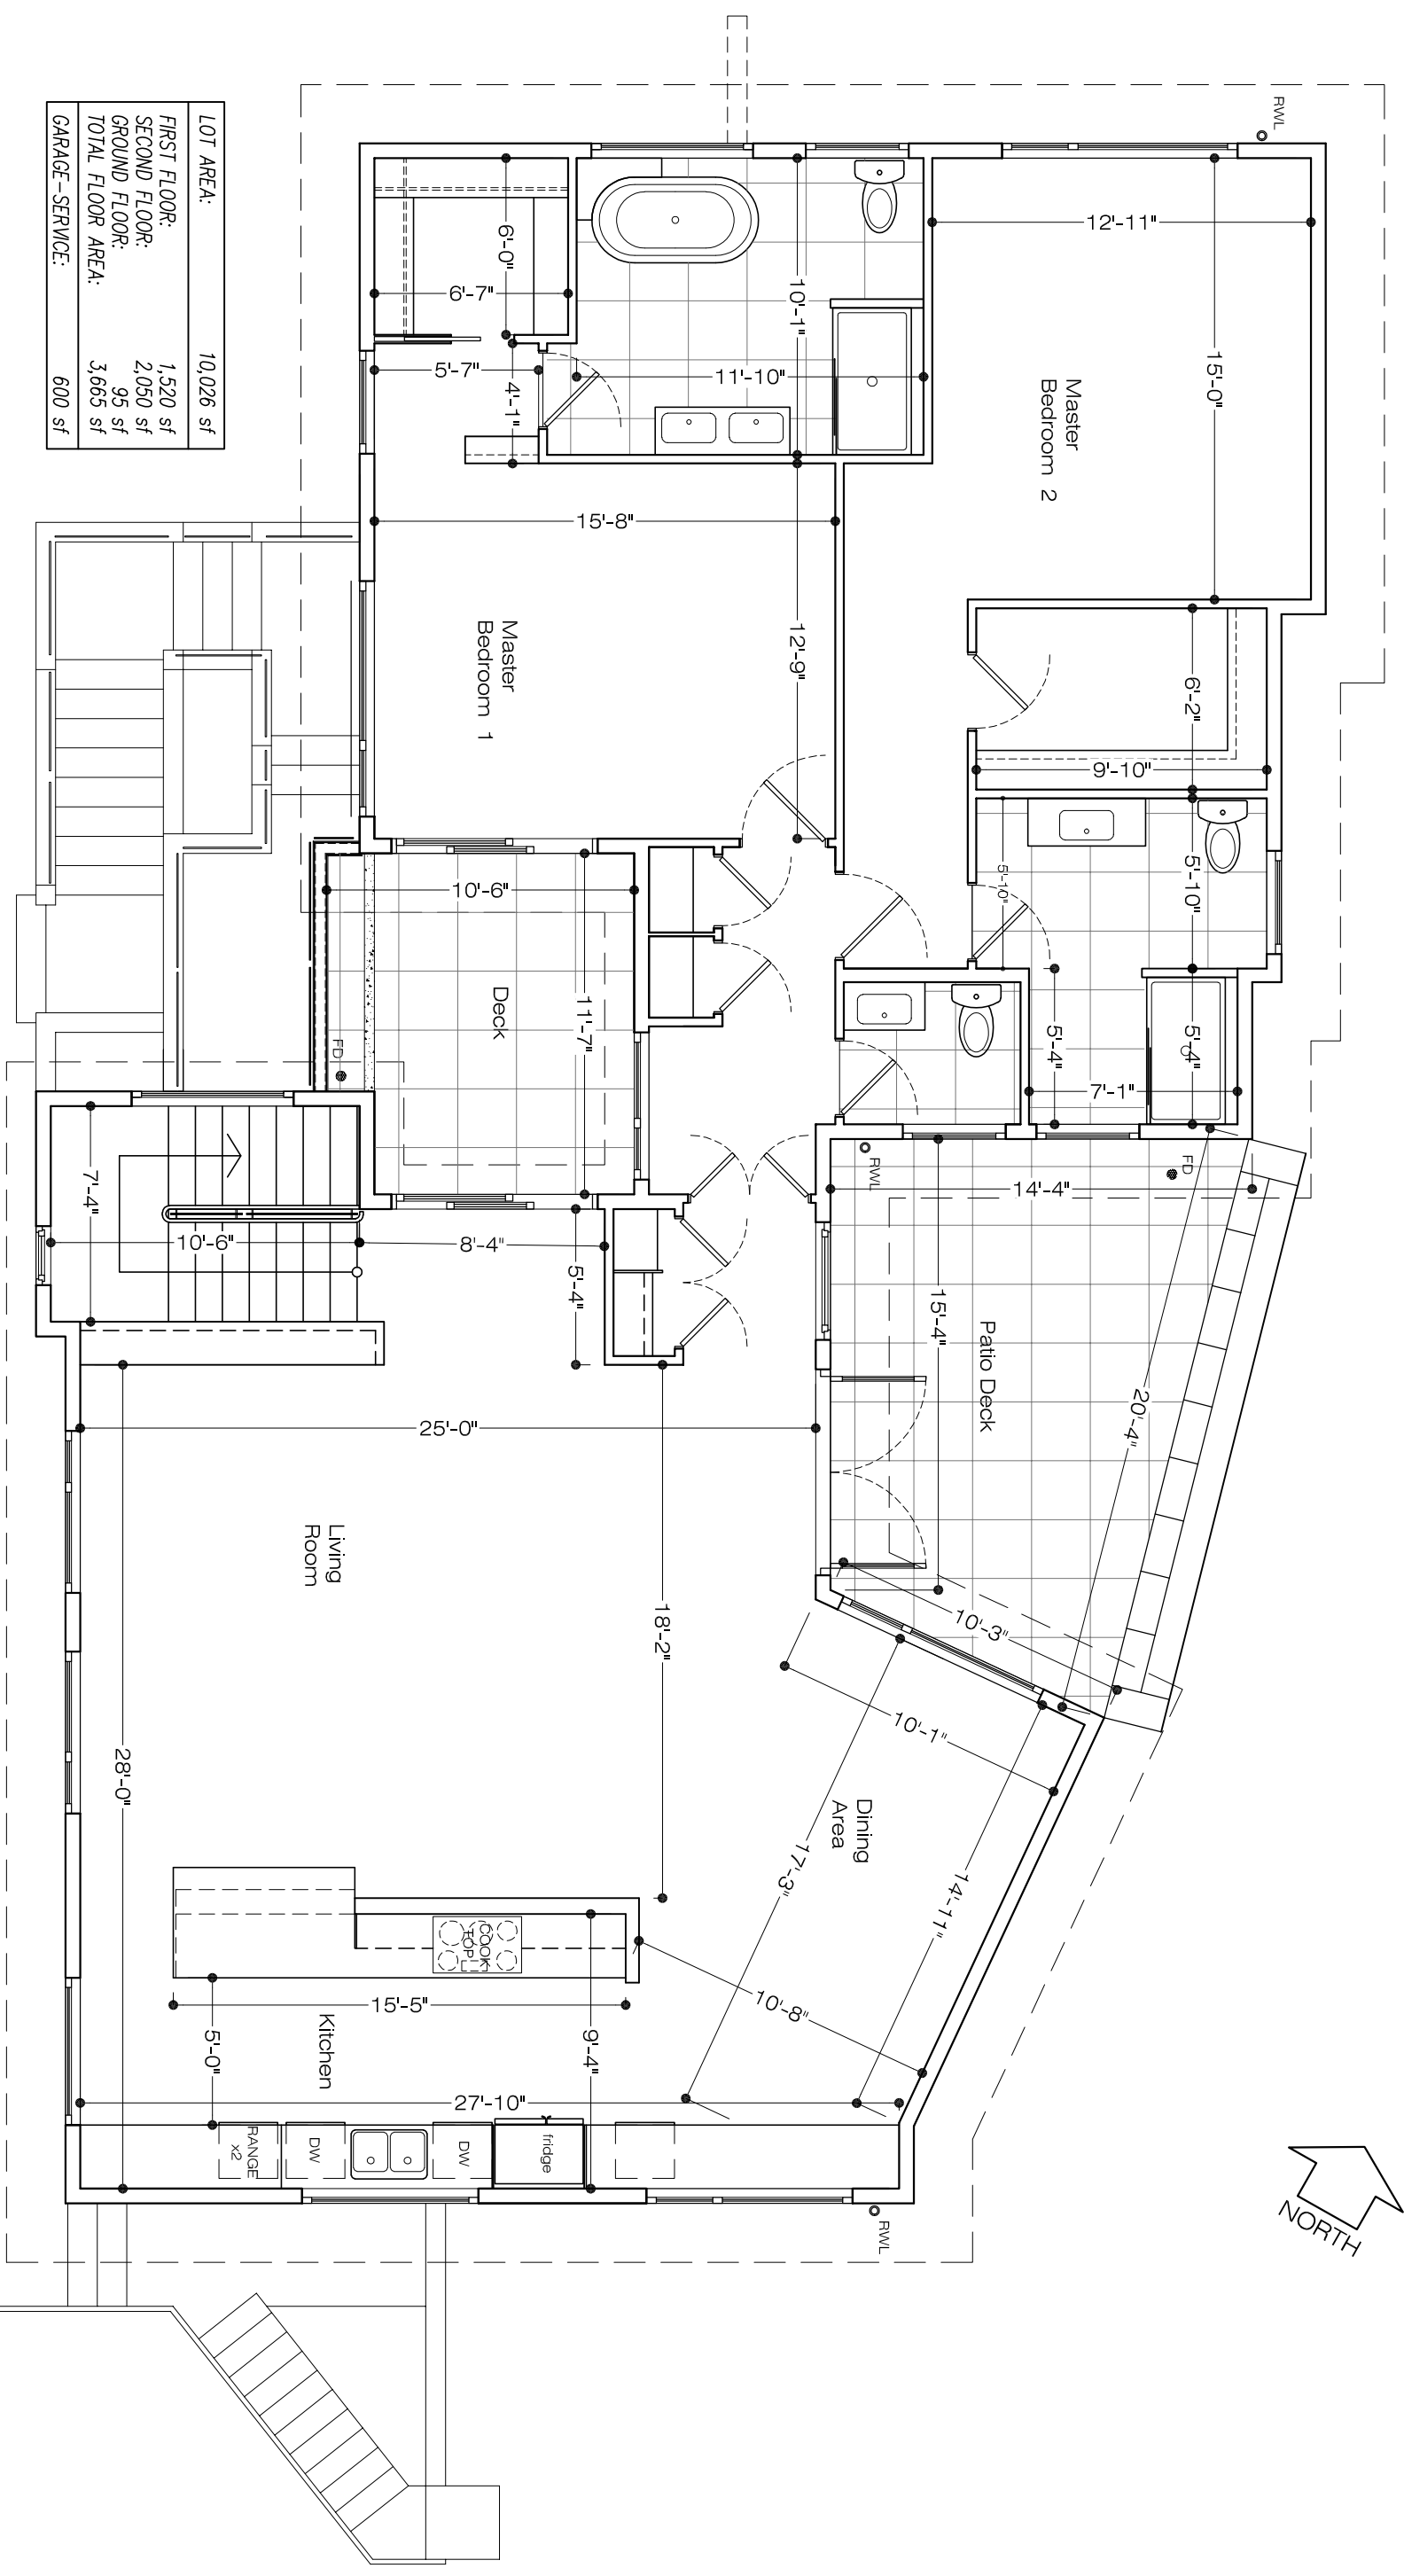

4755 Cordova Bay Rd.
First Floor Plan
 not in scale

LOT AREA:	10,026 sf
FIRST FLOOR:	1,520 sf
SECOND FLOOR:	2,050 sf
GROUND FLOOR:	95 sf
TOTAL FLOOR AREA:	3,665 sf
GARAGE - SERVICE:	600 sf

4755 Cordova Bay Rd.
 Second Floor Plan
 not in scale

4755 Cordova Bay Rd.
 Garage Plan
 not in scale