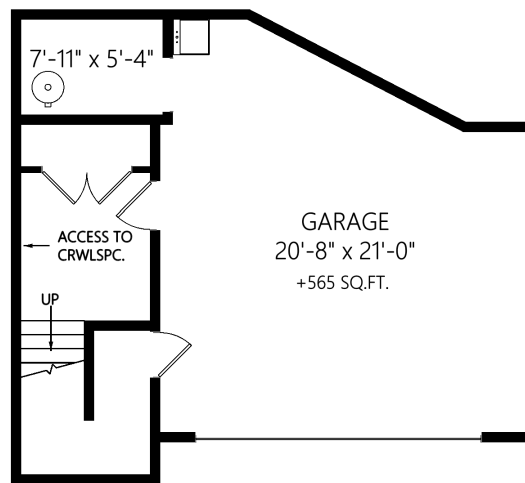

Shown length and width dimensions are approximate.
Area sq.ft. is representative of the on-site measurements. (1" accuracy)

Figures, Calculations, and Representations are for indicative and promotional purpose only.
VI Standard Real Estate Services Inc. will not be liable for any damages of any kind arising from the mis-use of this information.

Maria Furtado

furtado.maria@hotmail.com
www.mariafurtado.com
Office: (250) 881-3754
Direct: (250) 881-3754

4755 Cordova Bay Rd

LOWER LEVEL
116 FINISHED SQ.FT.
+ ADDNL. SQ.FT. WHERE NOTED

	Fin. Sq.Ft.	UnFin. Sq.Ft.	Total Sq.Ft.
Main Level	1532	0	1532
Upper Level	2059	0	2059
Lower Level	116	0	116
Garage	0	565	565
Total	3707	565	4272